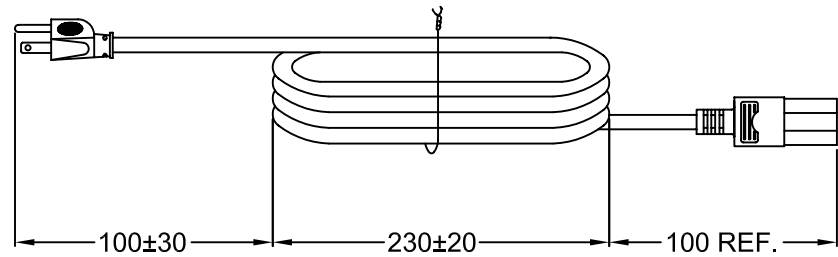

#### NOTES:

1. Actual plug & connector (design & shape) may differ from drawing.

NEMA 5-15P  
COLOR BLACK

IEC 60320 C13  
COLOR BLACK

HANKING DETAIL

Distributed by Electro-Stock, Inc. sales@electrostock.com  
630-682-1542 Fax 630-682-1562 http://www.electrostock.

TOLERANCE IN MM  
UNLESS OTHERWISE SPECIFIED  
> 1000 ± 50  
<= 1000 ± 30  
STRIPPED LENGTH ± 2

**Power Dynamics, Inc.**  
Phone: 973-560-0019 Whippany, New Jersey Fax: 973-560-0076

PART: N/A CORD SET; 183cm LONG  
NEMA 5-15P TO IEC C13; 18/3 SVT

DRAWN BY	LFH	DATE:	10/01/98
CHECK BY		DATE:	
APPR BY	SS	DATE:	11/16/99

PART #:	10088-A	SHEET	1 of 1
SIZE:	A	ALL DIMENSIONS FOR REFERENCE ONLY DIMENSIONS ARE IN MILLIMETERS	REV: F
SCALE:	NTS		

REV	DATE	CHANGE	CHNG		CHKD		APPR	
			TD	PB	TD	PB	TD	PB
A	7/20/00	UPDATE & REVISED	TD	PB	JJ	SS	SS	
B	2/2/01	REMOVED 10088	TD	PB	PB	SS	SS	
C	9/26/01	UPDATED DRAWING	PB	TD	TD	PB	PB	
D	4/9/02	CHNG. LENG. TO NEMA INSULATOR	PB	PB	TD	PB	PB	
E	4/22/05	LENGTH WAS 230cm; UPDATED	PB	DF	DF	PB	PB	
F	5/23/05	REM. IND. BAGGED	PB	PB	PB	PB	PB	