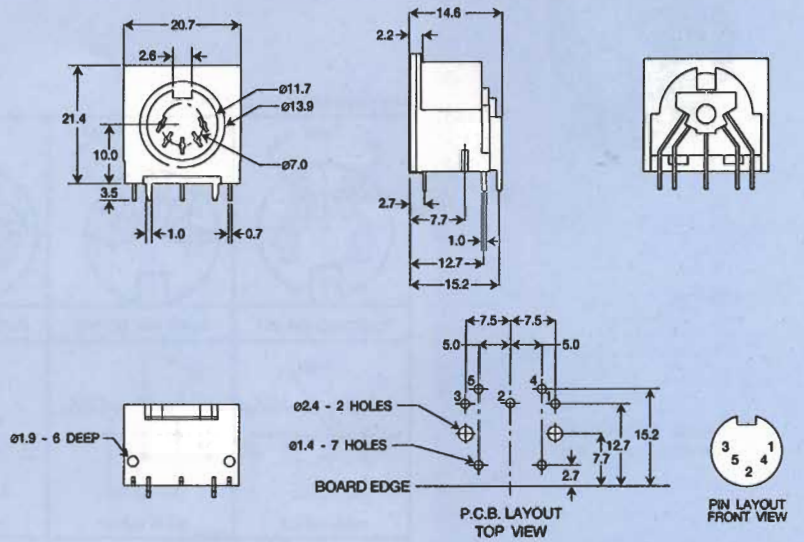

DS-015

DS-015-C

(with covered terminals)

DS-105

(with shield)

Specifications subject to change without notice. Dimensions in mm.
Mating plugs located on page 289.