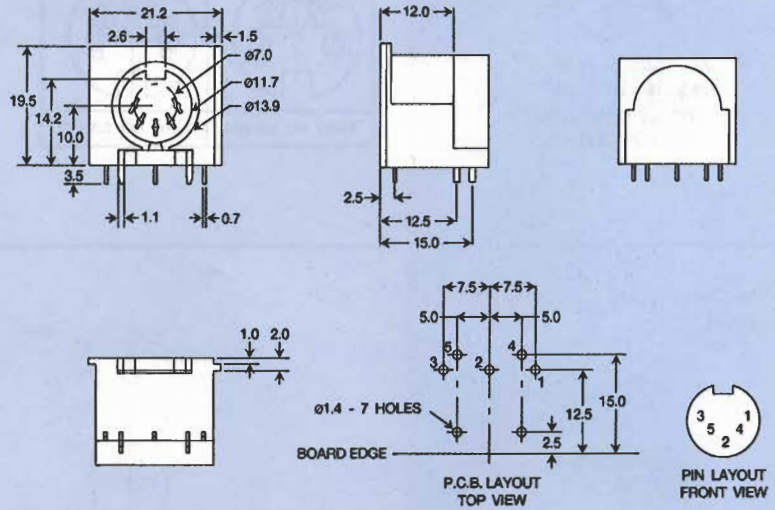

DS-015

DS-015-C

(with covered terminals)

DS-105

(with shield)

Specifications subject to change without notice. Dimensions in mm.
Mating plugs located on page 289.