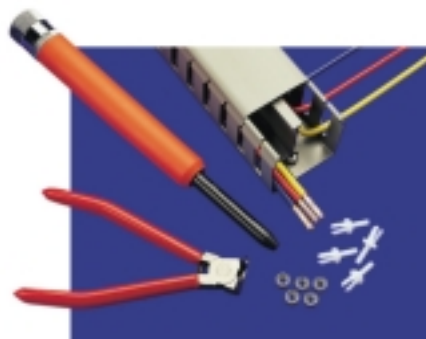

BETADUCT

Distributed by Electro-Stock, Inc. sales@electrostock.com
630-682-1542 Fax 630-682-1562 http://www.electrostock.com

**Complete Wiring
Duct Solutions**