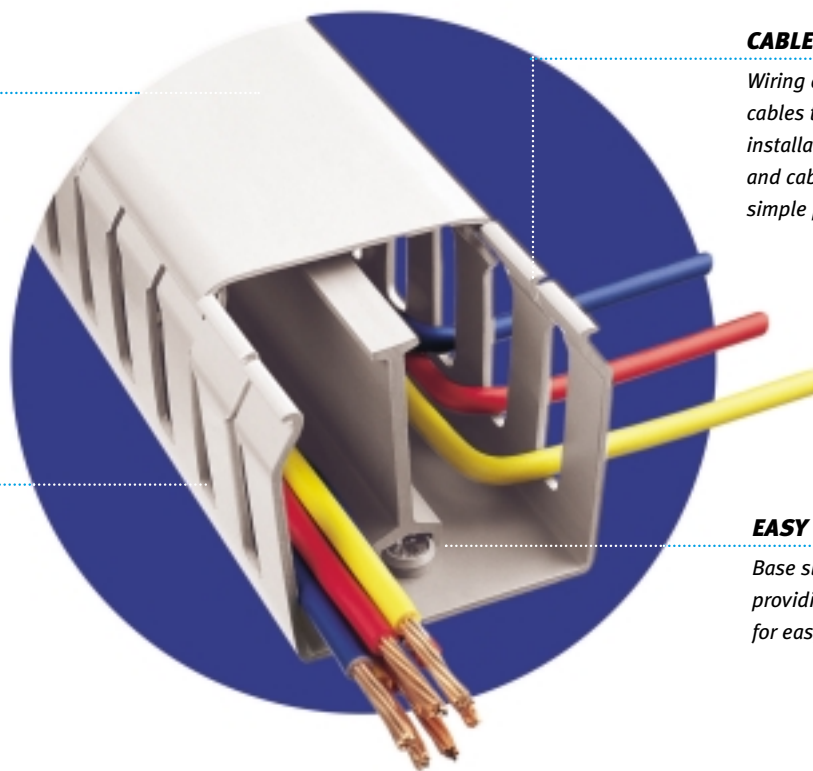

As your new supplier, we anticipate a long and prosperous relationship built entirely on your complete satisfaction as a "Ravenscroft" customer.

Product Features

The Panel building market has very specific needs. Betaduct is a unique cable management system developed specifically for use within cabinets and control panels. Select Open, Narrow, Closed Slot and Solid Wall depending on the application. Available in a number of sizes and colors, manufactured in standard PVC or Noryl material.

LID RETENTION

Friction bead on wider trunking provides excellent lid retention to combat vibration

CABLE RETENTION

Wiring duct design allows cables to be retained during installation, making routing and cable termination a simple process

BREAK-OUT

Fingers can be removed easily without the use of cutting tools

EASY INSTALLATION

Base slots are to DIN 43659, providing maximum flexibility for easy installation

SIZE RANGE

- Wide range of sizes to cater to a broad spectrum of requirements
- New larger sizes with narrower profiles to reduce panel footprint