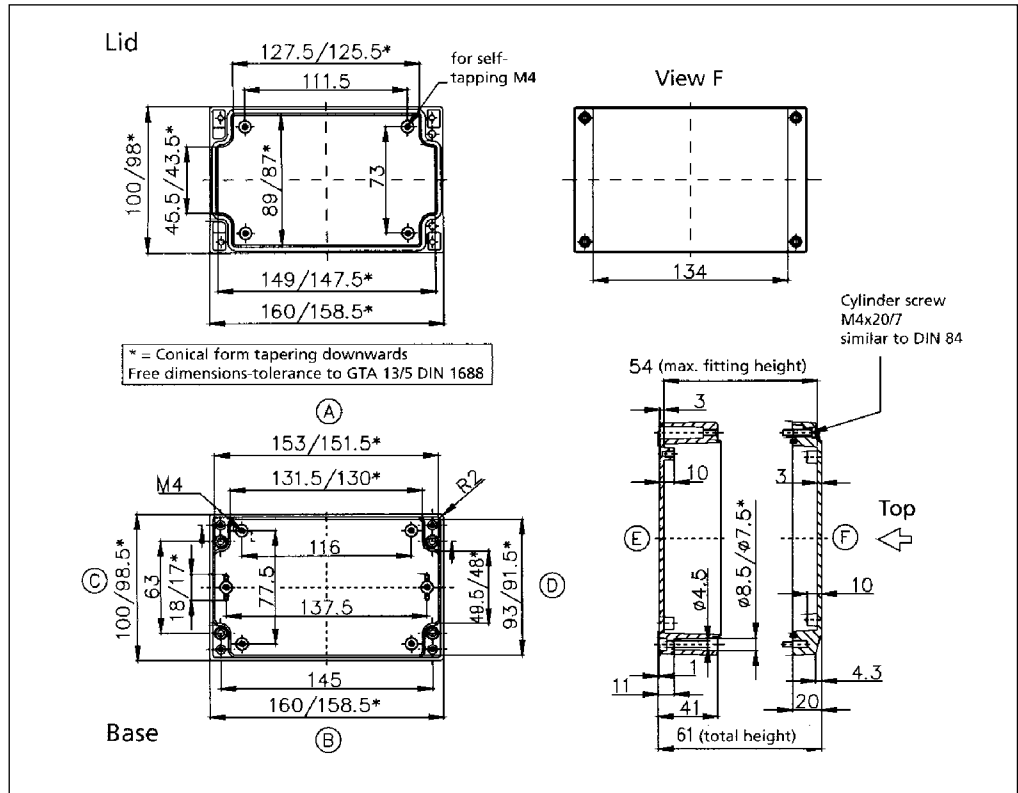

04101606 00/85

External Dimensions: L 160 x W 100 x H 61 mm

Page 1-7

Standard Features
• 10093132 00 M4x20 Stainless steel captive combo head lid screws.   • 10082003 00 Removable 3.3mm Neoprene Gasket for unpainted enclosures (20" length). Non-Removable Polyurethane gasket for painted version.
Accessories
• 10011032 00 Mounting Plates.   • 10061042 00 Terminal Rail (TS 15).   • 10061472 00 Terminal Rail (TS 35).   • 04000100 00 External Mounting Brackets.   • 04000010 85 Unpainted External Hinges.   • 04000010 00 Painted External Hinges.   • 10082013 00 3.3mm Silicone gasket.   • 10082022 00 3mm RFI gasket.   • 04300009 00 Enclosure holder 98mm wide.