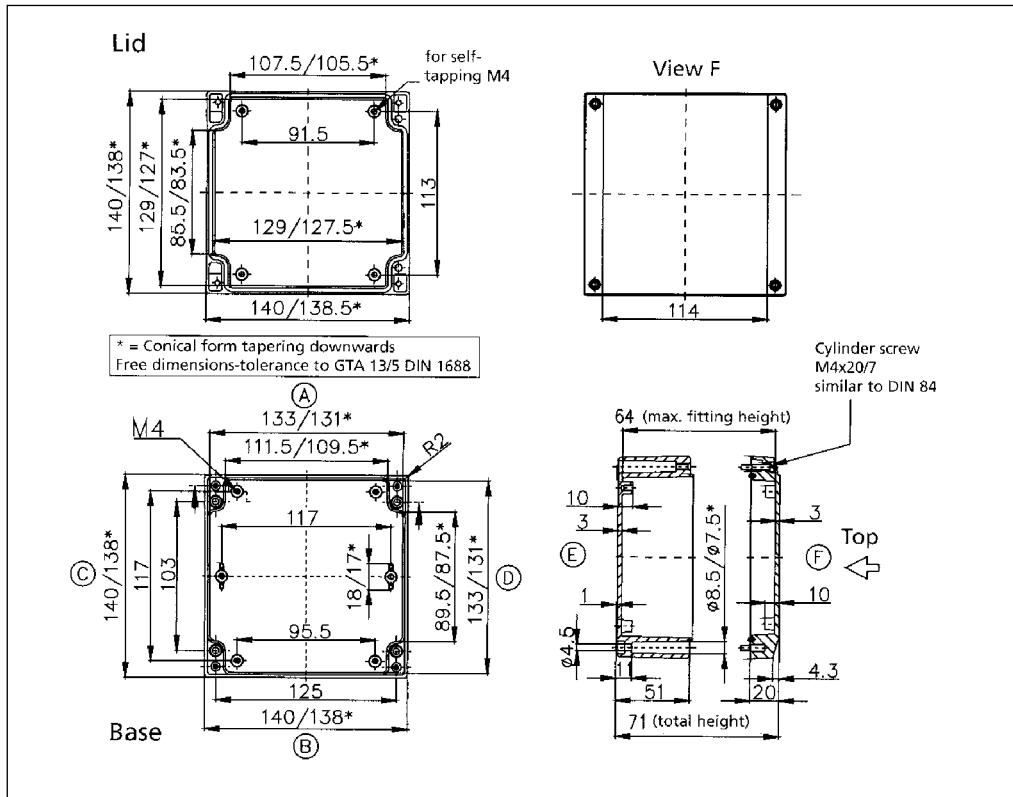

04141407 00/85 External Dimensions: L 140 x W 140 x H 71 mm Page 1-7

Standard Features
• 10093132 00 M4x20 Stainless steel captive combo head lid screws.   • 10082003 00 Removable 3.3mm Neoprene Gasket for unpainted enclosures (20" length). Non-Removable Polyurethane gasket for painted version.
Accessories
• 10011034 00 Mounting Plates.   • 10061044 00 Terminal Rail (TS 15).   • 10061474 00 Terminal Rail (TS 35).   • 04000140 00 External Mounting Brackets.   • 04000010 85 Unpainted External Hinges.   • 04000010 00 Painted External Hinges.   • 10082013 00 3.3mm Silicone gasket.   • 10082022 00 3mm RFI gasket.   • 04300014 00 Enclosure holder 138mm wide.