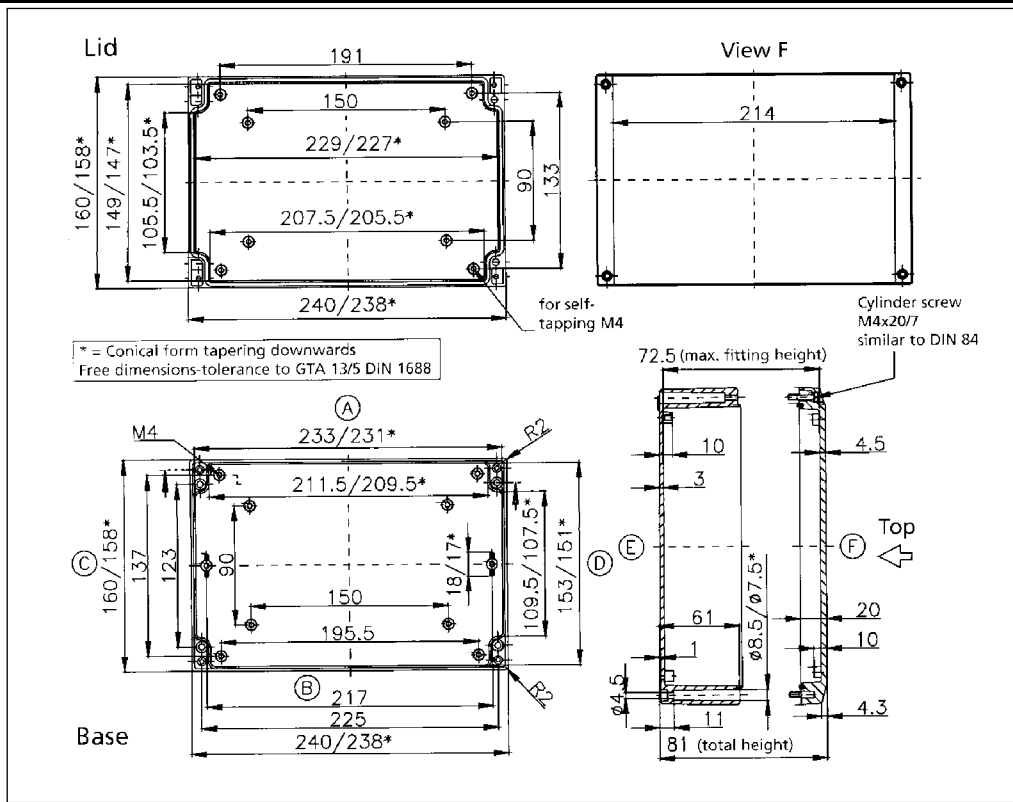

**04141807 00/85** External Dimensions: L 180 x W 140 x H 71 mm Page 1-7

Standard Features
<ul style="list-style-type: none"> <li>• 10093132 00 M4x20 Stainless steel captive combo head lid screws.</li> <li>• 10082003 00 Removable 3.3mm Neoprene Gasket for unpainted enclosures (24" length). Non-Removable Polyurethane gasket for painted version.</li> </ul>
Accessories
<ul style="list-style-type: none"> <li>• 10011035 00 Mounting Plates.</li> <li>• 10061045 00 Terminal Rail (TS 15).</li> <li>• 10061475 00 Terminal Rail (TS 35).</li> <li>• 04000140 00 External Mounting Brackets.</li> <li>• 04000010 85 Unpainted External Hinges.</li> <li>• 04000010 00 Painted External Hinges.</li> <li>• 10082013 00 3.3mm Silicone gasket.</li> <li>• 10082022 00 3mm RFI gasket.</li> <li>• 04300014 00 Enclosure holder 138mm wide.</li> </ul>

**04162408 00/85** External Dimensions: L160 x W240 x H81 mm Page 1-7

Standard Features
<ul style="list-style-type: none"> <li>• 10093132 00 M4x20 Stainless steel captive combo head lid screws.</li> <li>• 10082003 00 Removable 3.3mm Neoprene Gasket for unpainted enclosures (28" length). Non-Removable Polyurethane gasket for painted version.</li> </ul>
Accessories
<ul style="list-style-type: none"> <li>• 04000120 00 External Mounting Bars.</li> <li>• 10011065 00 Mounting Plates.</li> <li>• 04000010 85 Unpainted External Hinges.</li> <li>• 04000010 00 Painted External Hinges.</li> <li>• 10082013 00 3.3mm Silicone gasket.</li> <li>• 10082022 00 3mm RFI gasket.</li> </ul>