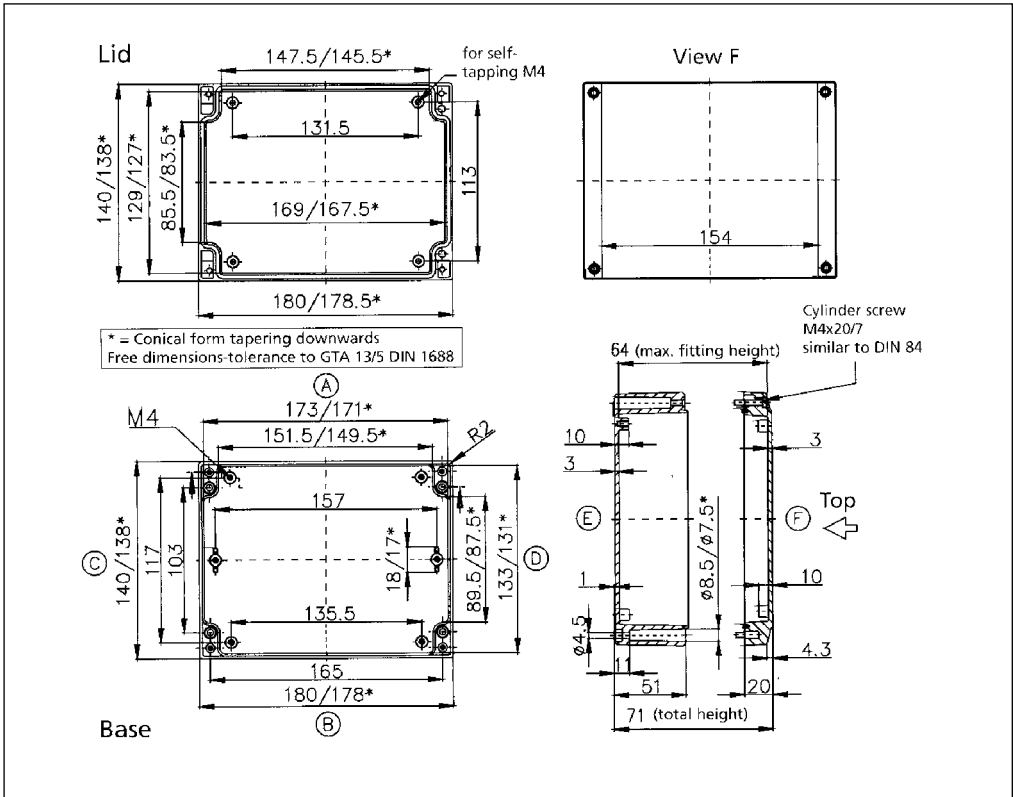

04141807 00/85 External Dimensions: L 180 x W 140 x H 71 mm Page 1-7

Standard Features
• 10093132 00 M4x20 Stainless steel captive combo head lid screws.   • 10082003 00 Removable 3.3mm Neoprene Gasket for unpainted enclosures (24" length). Non-Removable Polyurethane gasket for painted version.
Accessories
• 10011035 00 Mounting Plates.   • 10061045 00 Terminal Rail (TS 15).   • 10061475 00 Terminal Rail (TS 35).   • 04000140 00 External Mounting Brackets.   • 04000010 85 Unpainted External Hinges.   • 04000010 00 Painted External Hinges.   • 10082013 00 3.3mm Silicone gasket.   • 10082022 00 3mm RFI gasket.   • 04300014 00 Enclosure holder 138mm wide.