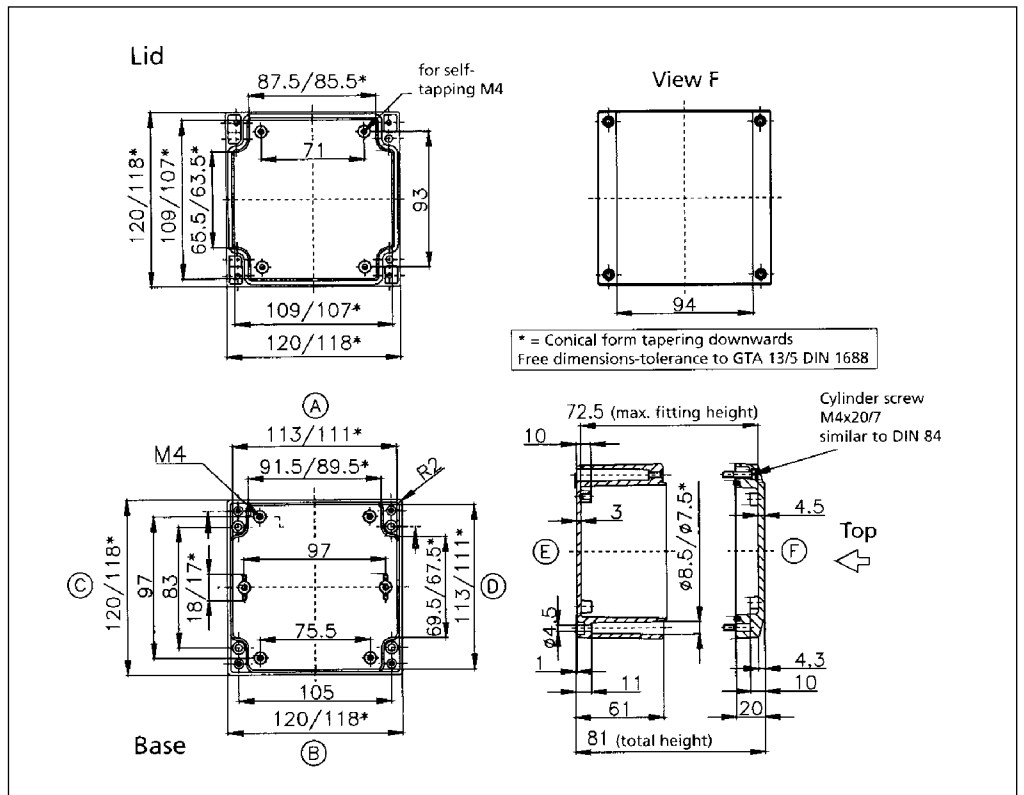

## External Dimensions: L 200 x W 100 x H 61 mm

Page 1-7

Standard Features
<ul style="list-style-type: none"> <li>• 10093132 00 M4x20 Stainless steel captive combo head lid screws.</li> <li>• 10082003 00 Removable 3.3mm Neoprene Gasket for unpainted enclosures (22" length). Non-Removable Polyurethane gasket for painted version.</li> </ul>
Accessories
<ul style="list-style-type: none"> <li>• 10011033 00 Mounting Plates.</li> <li>• 10061043 00 Terminal Rail (TS 15).</li> <li>• 10061473 00 Terminal Rail (TS 35).</li> <li>• 04000100 00 External Mounting Brackets.</li> <li>• 04000010 85 Unpainted External Hinges.</li> <li>• 04000010 00 Painted External Hinges.</li> <li>• 10082013 00 3.3mm Silicone gasket.</li> <li>• 10082022 00 3mm RFI gasket.</li> <li>• 04300009 00 Enclosure holder 98mm wide.</li> </ul>

**04121208 00/85**

**External Dimensions: L 120 x W 160 x H 81 mm**

Standard Features
<ul style="list-style-type: none"> <li>• 10093132 00 M4x20 Stainless steel captive combo head lid screws.</li> <li>• 10082003 00 Removable 3.3mm Neoprene Gasket for unpainted enclosures (20" length). Non-Removable Polyurethane gasket for painted version.</li> </ul>
Accessories
<ul style="list-style-type: none"> <li>• 04000120 00 External Mounting Bars</li> <li>• 10011062 00 Mounting Plates</li> <li>• 04000010 85 Unpainted External Hinges.</li> <li>• 04000010 00 Painted External Hinges.</li> <li>• 10082013 00 3.3mm Silicone gasket.</li> <li>• 10082022 00 3mm RFI gasket.</li> </ul>