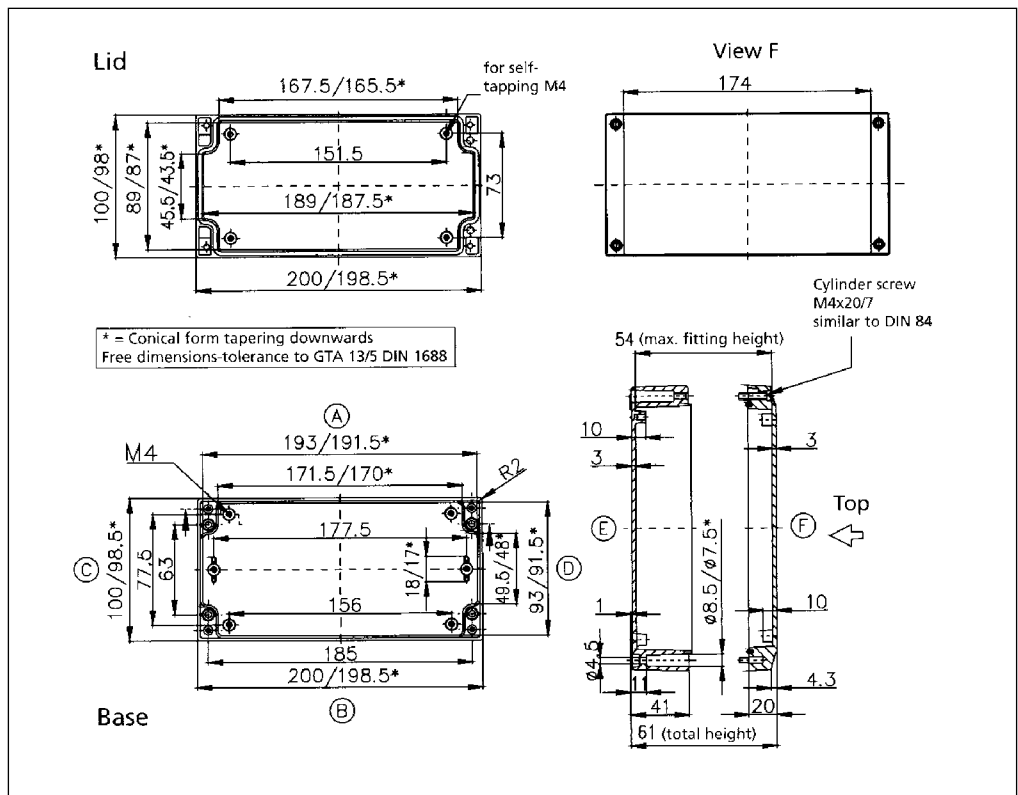

## External Dimensions: L 160 x W 100 x H 61 mm

Page 1-7

Standard Features
<ul style="list-style-type: none"> <li>• 10093132 00 M4x20 Stainless steel captive combo head lid screws.</li> <li>• 10082003 00 Removable 3.3mm Neoprene Gasket for unpainted enclosures (20" length). Non-Removable Polyurethane gasket for painted version.</li> </ul>
Accessories
<ul style="list-style-type: none"> <li>• 10011032 00 Mounting Plates.</li> <li>• 10061042 00 Terminal Rail (TS 15).</li> <li>• 10061472 00 Terminal Rail (TS 35).</li> <li>• 04000100 00 External Mounting Brackets.</li> <li>• 04000010 85 Unpainted External Hinges.</li> <li>• 04000010 00 Painted External Hinges.</li> <li>• 10082013 00 3.3mm Silicone gasket.</li> <li>• 10082022 00 3mm RFI gasket.</li> <li>• 04300009 00 Enclosure holder 98mm wide.</li> </ul>

## External Dimensions: L 200 x W 100 x H 61 mm

Page 1-7

Standard Features
<ul style="list-style-type: none"> <li>• 10093132 00 M4x20 Stainless steel captive combo head lid screws.</li> <li>• 10082003 00 Removable 3.3mm Neoprene Gasket for unpainted enclosures (22" length). Non-Removable Polyurethane gasket for painted version.</li> </ul>
Accessories
<ul style="list-style-type: none"> <li>• 10011033 00 Mounting Plates.</li> <li>• 10061043 00 Terminal Rail (TS 15).</li> <li>• 10061473 00 Terminal Rail (TS 35).</li> <li>• 04000100 00 External Mounting Brackets.</li> <li>• 04000010 85 Unpainted External Hinges.</li> <li>• 04000010 00 Painted External Hinges.</li> <li>• 10082013 00 3.3mm Silicone gasket.</li> <li>• 10082022 00 3mm RFI gasket.</li> <li>• 04300009 00 Enclosure holder 98mm wide.</li> </ul>