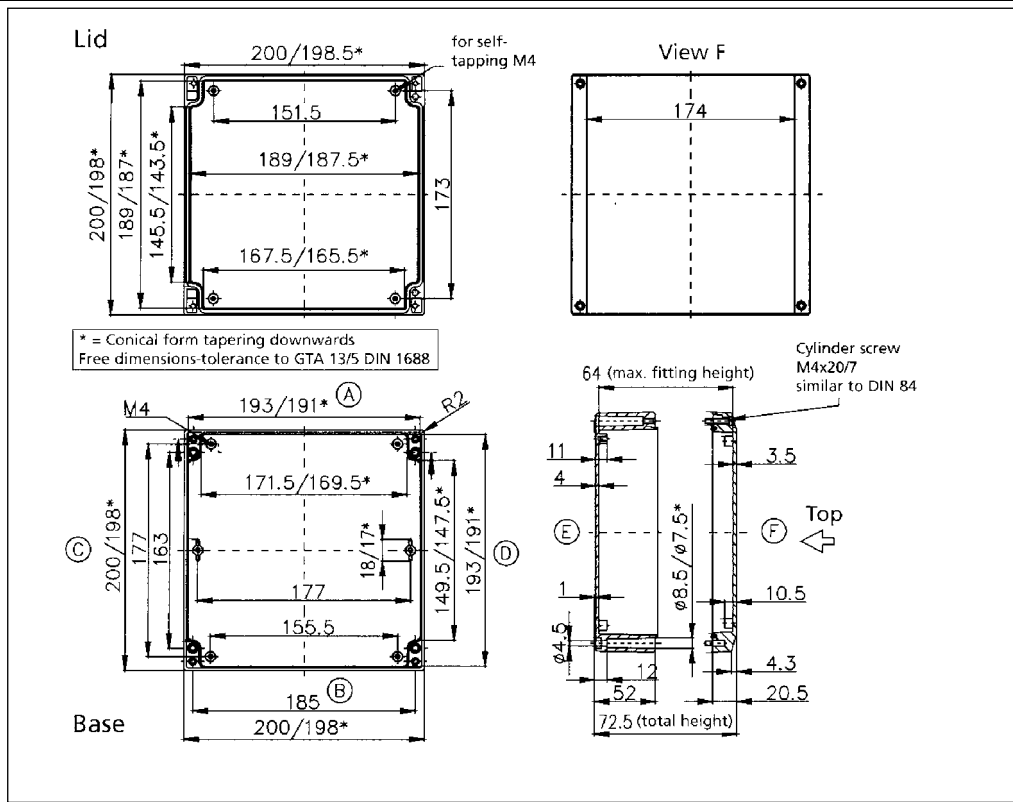

04202007 00/85 External Dimensions: L200 x W200 x H71 mm Page 1-7

Standard Features
• 10093132 00 M4x20 Stainless steel captive combo head lid screws.   • 10082003 00 Removable 3.3mm Neoprene Gasket for unpainted enclosures (30" length). Non-Removable Polyurethane gasket for painted version.
Accessories
• 10011037 00 Mounting Plates.   • 10061043 00 Terminal Rail (TS 15).   • 10061473 00 Terminal Rail (TS 35).   • 04000200 00 External Mounting Brackets.   • 04000010 85 Unpainted External Hinges.   • 04000010 00 Painted External Hinges.   • 10082013 00 3.3mm Silicone gasket.   • 10082022 00 3mm RFI gasket.