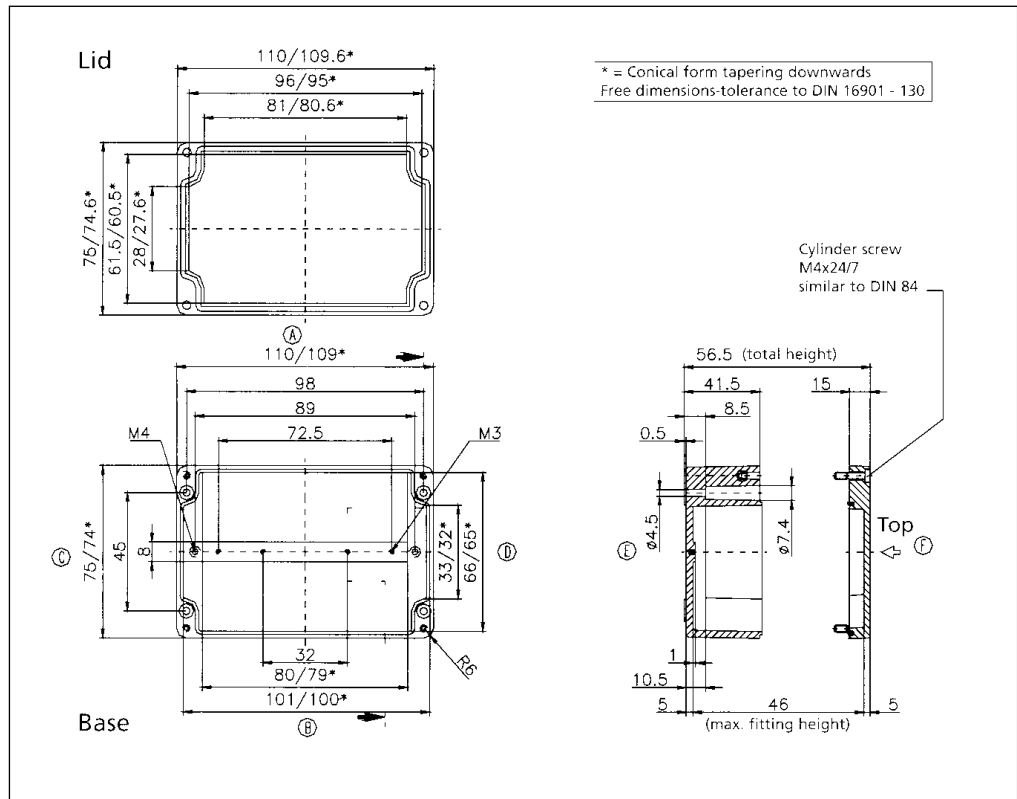

Fiberglass Watertight

Distributed by Electro-Stock, Inc. sales@electrostock.com
630-682-1542 Fax 630-682-1562 http://www.electrostock.com

02081106 00 External Dimensions: L 110 x W 75 x H 56 mm Page 1-9

Standard Features
• 10093133 00 M4x24 Stainless steel captive combo head lid screws.   • Non-Removable foamed-in Polyurethane gasket.
Accessories
• 10093041 00 Mounting Plate screws.   • 10093092 00 Allen head lid screws.   • 10052033 00 External Brackets.   • 10061102 00 Terminal rail (TS 15).   • 10089033 00 Mounting Plate.   • 10082014 00 4mm Silicone gasket.   • 10082023 00 3.5mm RFI Gasket (13.3" length).