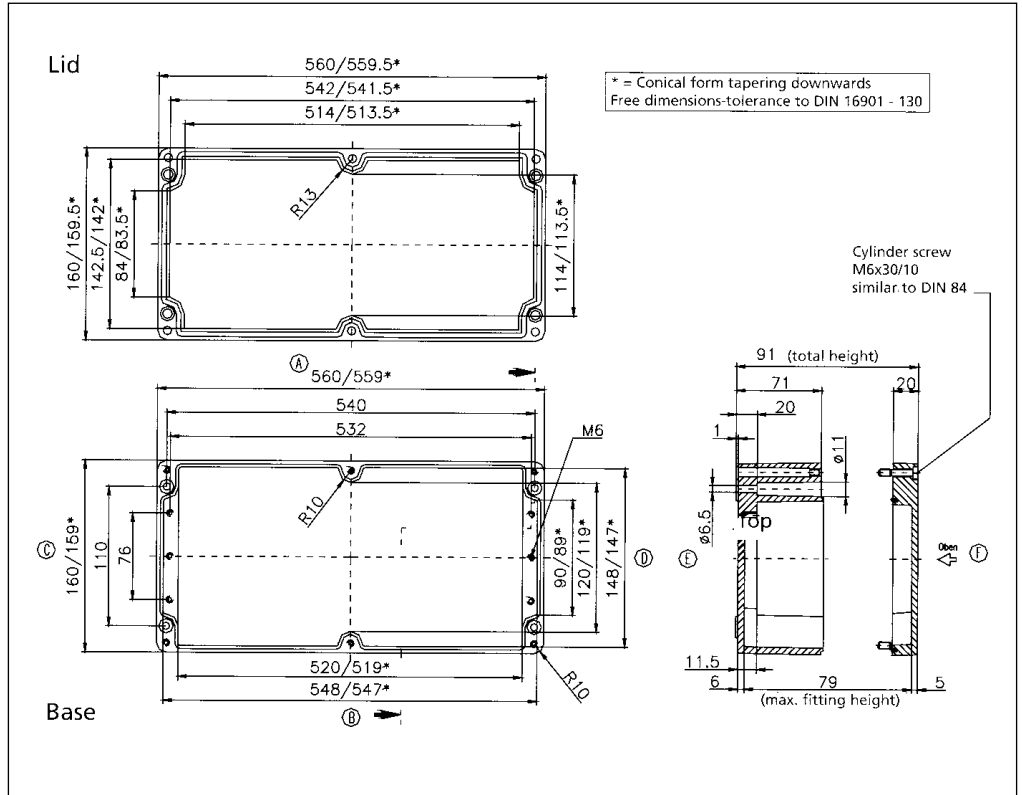

02165609 00

External Dimensions: L560 x W160 x H91 mm

Standard Features
• 10093135 00 M6x30 Stainless steel captive combo head lid screws.   • Non-Removable foamed-in Polyurethane gasket.
Accessories
• 10093058 00 Mounting Plate screws.   • 10093263 00 Allen head lid screws.   • 10052034 00 External Brackets.   • 10061406 00 Terminal rail (TS 32).   • 10061426 00 Terminal rail (TS 35).   • 10052101 00 External Hinges.   • 10050407 00 Ground Strip.   • 10089109 00 Mounting Plate.   • 10082015 00 5mm Silicone gasket.   • 10082024 00 4mm RFI Gasket (54.7" length).