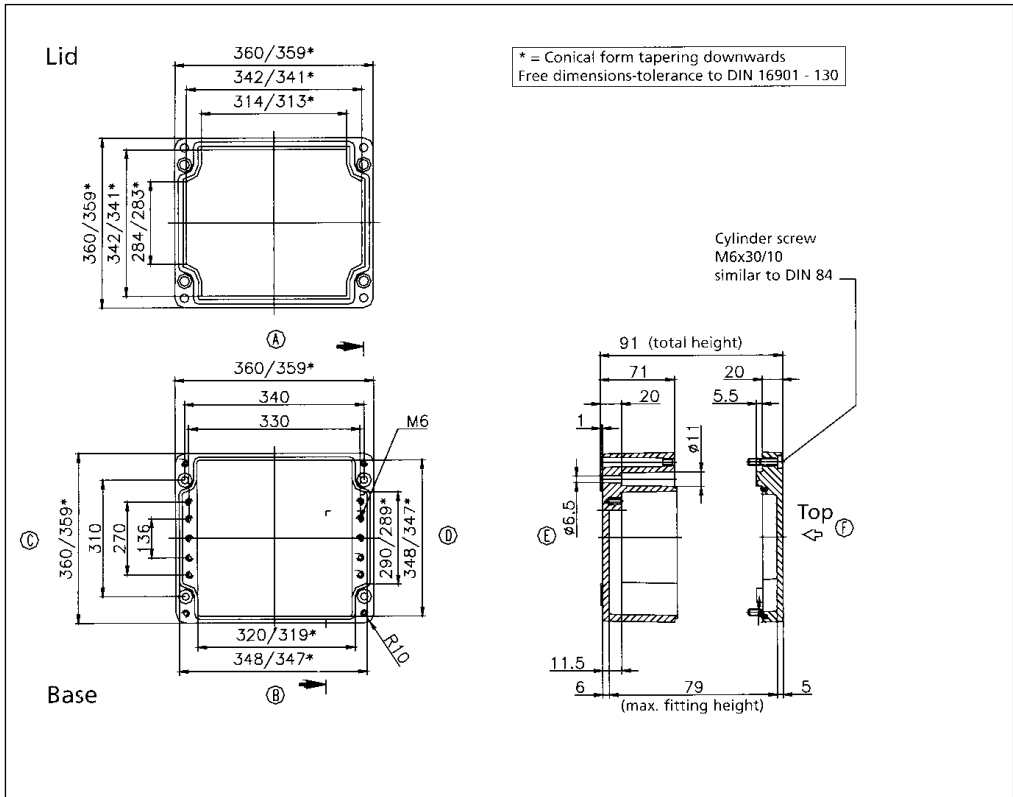

Fiberglass Watertight

Distributed by Electro-Stock, Inc. sales@electrostock.com
630-682-1542 Fax 630-682-1562 http://www.electrostock.com

02363609 00 External Dimensions: L 360 x W 360 x H 91 mm Page 1-9

Standard Features
• 10093135 00 M6x30 Stainless steel captive combo head lid screws.   • Non-Removable foamed-in Polyurethane gasket.
Accessories
• 10093058 00 Mounting Plate screws.   • 10093263 00 Allen head lid screws.   • 10052034 00 External Brackets.   • 10061405 00 Terminal rail (TS 32).   • 10061425 00 Terminal rail (TS 35).   • 10052101 00 External Hinges.   • 10050406 00 Ground Strip.   • 10089145 00 Mounting Plate.   • 10082015 00 5mm Silicone gasket.   • 10082024 00 4mm RFI Gasket (53.5" length).