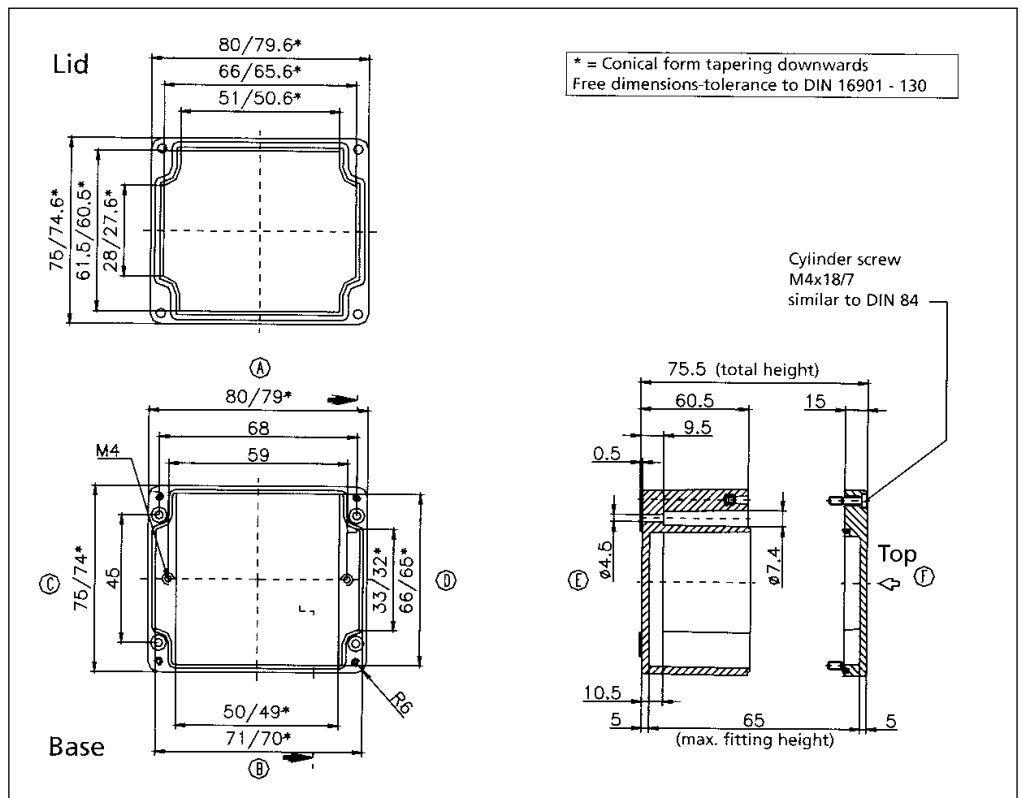

**02060606 00** External Dimensions: L 55 x W 55 x H 59 mm Page 1-9

Standard Features
<ul style="list-style-type: none"> <li>• 10093131 00 M4x18 Stainless steel captive combo head lid screws.</li> <li>• Non-Removable foamed-in polyurethane gasket.</li> </ul>
Accessories
<ul style="list-style-type: none"> <li>• 10093041 00 Mounting Plate screws.</li> <li>• 10091001 00 Allen head lid screws.</li> </ul>

**02080806 00**

**External Dimensions: L 80 x W 75 x H 56 mm**

Standard Features
<ul style="list-style-type: none"> <li>• 10093132 00 M4x24 Stainless steel captive combo head lid screws.</li> <li>• Non-Removable foamed-in Polyurethane gasket.</li> </ul>
Accessories
<ul style="list-style-type: none"> <li>• 10093041 00 Mounting Plate screws.</li> <li>• 10093092 00 Allen head lid screws.</li> <li>• 10052033 00 External Brackets.</li> <li>• 10061101 00 Terminal rail (TS 15).</li> <li>• 10089031 00 Mounting Plate.</li> <li>• 10082014 00 4mm Silicon Gasket.</li> <li>• 10082023 00 RFI 3.5mm Gasket (10.6" length).</li> </ul>

**02080808 00**

**External Dimensions: L 80 x W 75 x H 75 mm**

Standard Features
<ul style="list-style-type: none"> <li>• 10093131 00 M4x18 Stainless steel captive combo head lid screws.</li> <li>• Non-Removable foamed-in Polyurethane gasket.</li> </ul>
Accessories
<ul style="list-style-type: none"> <li>• 10093041 00 Mounting Plate screws.</li> <li>• 10093092 00 Allen head lid screws.</li> <li>• 10052033 00 External Brackets.</li> <li>• 10061101 00 Terminal rail (TS 15).</li> <li>• 10089031 00 Mounting Plate.</li> <li>• 10082014 00 4mm Silicone gasket.</li> <li>• 10082023 00 3.5mm RFI Gasket (13.3" length).</li> </ul>