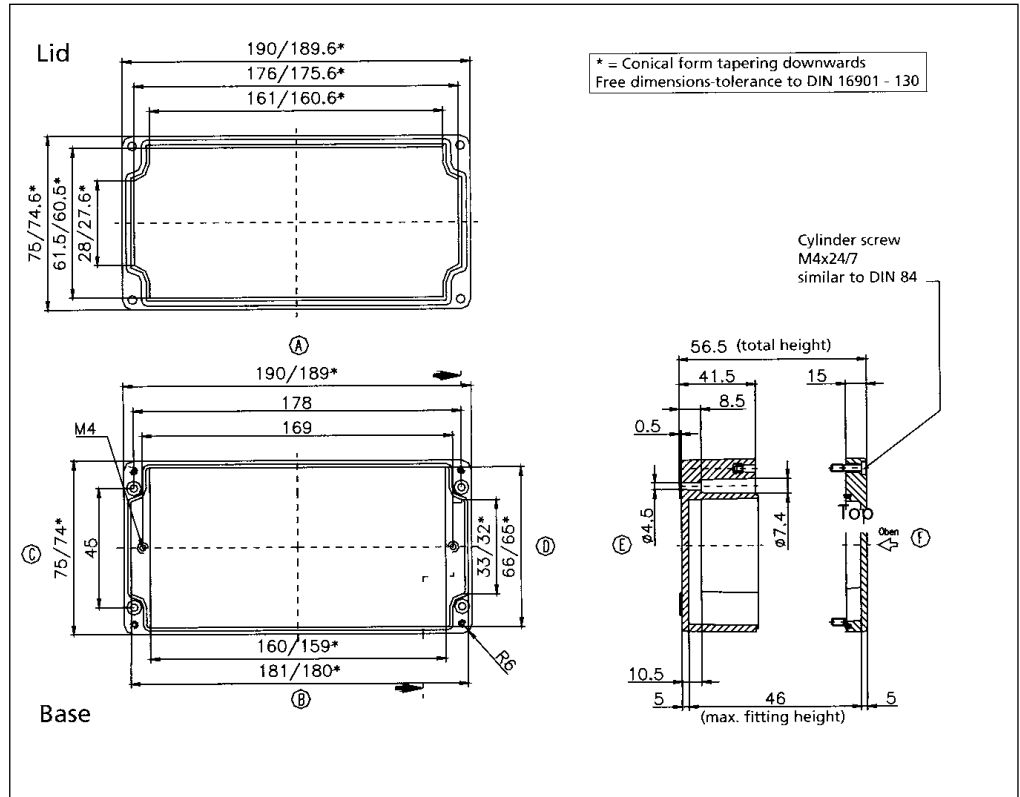

Fiberglass Watertight

Distributed by Electro-Stock, Inc. sales@electrostock.com
630-682-1542 Fax 630-682-1562 http://www.electrostock.com

02081906 00

External Dimensions: L 190 x W 75 x H 56 mm

Page 1-9

Standard Features
• 10093133 00 M4x24 Stainless steel captive combo head lid screws.   • Non-Removable foamed-in Polyurethane gasket.
Accessories
• 10093041 00 Mounting Plate screws.   • 10091002 00 Allen head lid screws.   • 10052033 00 External Brackets.   • 10061104 00 Terminal rail (TS 15).   • 10089037 00 Mounting Plate.   • 10082014 00 4mm Silicone gasket.   • 10082023 00 3.5mm RFI Gasket (19.25" length).