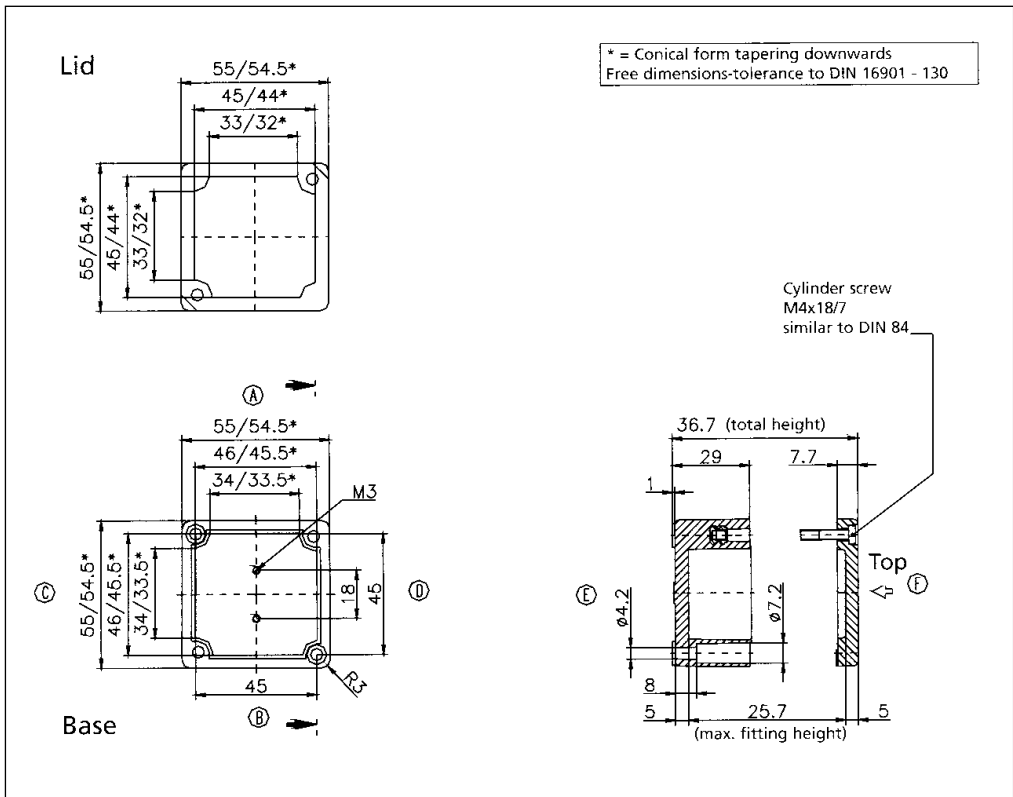

Note: Dimensions are external. Metric is the primary dimension. Inch conversions and weights are for the user's convenience and are for reference only. Accessories shown on drawing pages.

**02060606 00** External Dimensions: L 55 x W 55 x H 59 mm Page 1-9

Standard Features
<ul style="list-style-type: none"> <li>• 10093131 00 M4x18 Stainless steel captive combo head lid screws.</li> <li>• Non-Removable foamed-in polyurethane gasket.</li> </ul>
Accessories
<ul style="list-style-type: none"> <li>• 10093041 00 Mounting Plate screws.</li> <li>• 10091001 00 Allen head lid screws.</li> </ul>