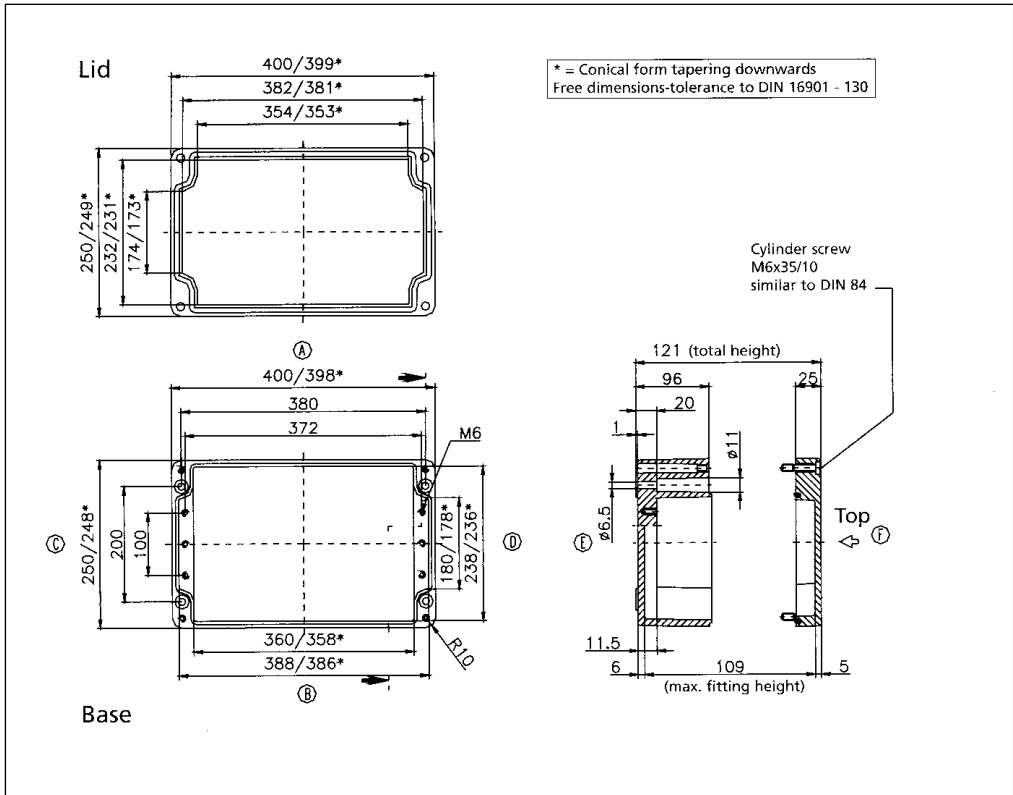

02254012 00 External Dimensions: L 400 x W 250 x H 121 mm Page 1-9

Standard Features
• 10093136 00 M6x35 Stainless steel captive combo head lid screws.   • Non-Removable foamed-in Polyurethane gasket.
Accessories
• 10093058 00 Mounting Plate screws.   • 10093262 00 Allen head lid screws.   • 10052034 00 External Brackets.   • 10061407 00 Terminal rail (TS 32).   • 10061427 00 Terminal rail (TS 35).   • 10052101 00 External Hinges.   • 10050411 00 Ground Strip.   • 10089143 00 Mounting Plate.   • 10082015 00 5mm Silicone gasket.   • 10082024 00 4mm RFI Gasket (46.9" length).