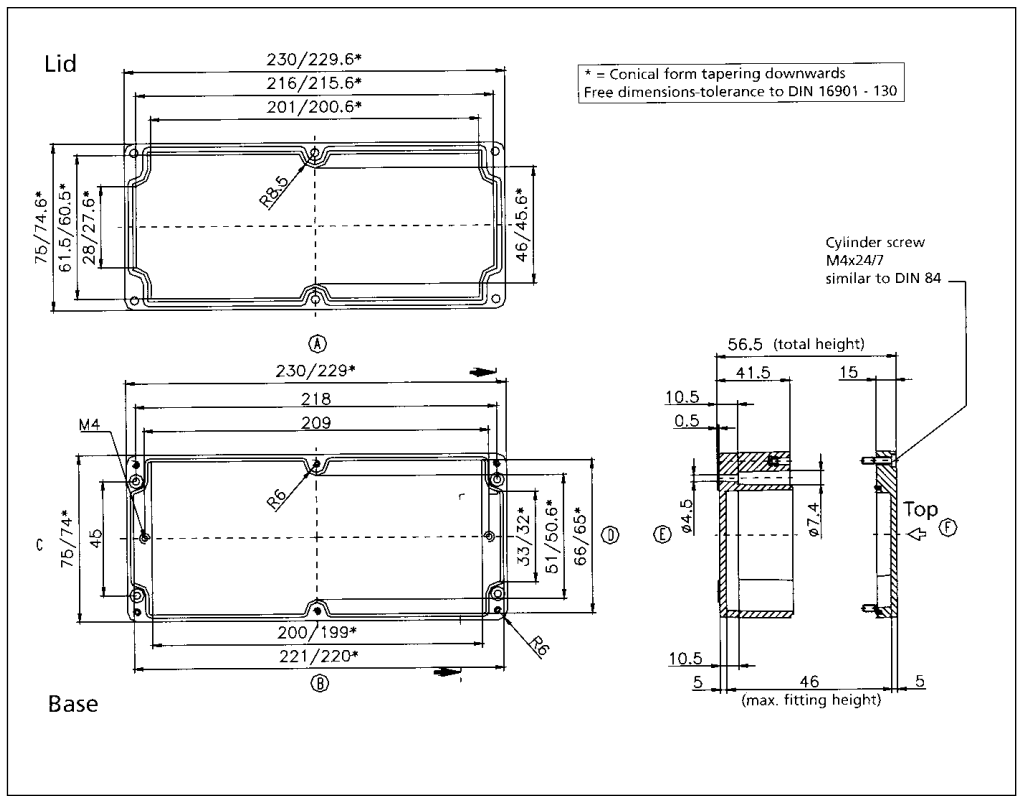

02081908 00

External Dimensions: L 190 x W 75 x H 75 mm

Page 1-9

Standard Features
<ul style="list-style-type: none"> <li>• 10093133 00 M4x24 Stainless steel captive combo head lid screws.</li> <li>• Non-Removable foamed-in Polyurethane gasket.</li> </ul>
Accessories
<ul style="list-style-type: none"> <li>• 10093041 00 Mounting Plate screws.</li> <li>• 10091002 00 Allen head lid screws.</li> <li>• 10052033 00 External Brackets.</li> <li>• 10061104 00 Terminal rail (TS 15).</li> <li>• 10089037 00 Mounting Plate.</li> <li>• 10082014 00 4mm Silicone gasket.</li> <li>• 10082023 00 3.5mm RFI Gasket (17.7" length).</li> </ul>

**02082306 00**

**External Dimensions: L 230 x W 75 x H 56 mm**

Standard Features
<ul style="list-style-type: none"> <li>• 10093133 00 M4x24 Stainless steel captive combo head lid screws.</li> <li>• Non-Removable foamed-in Polyurethane gasket.</li> </ul>
Accessories
<ul style="list-style-type: none"> <li>• 10093041 00 Mounting Plate screws.</li> <li>• 10093092 00 Allen head lid screws.</li> <li>• 10052033 00 External Brackets.</li> <li>• 10061105 00 Terminal rail (TS 15).</li> <li>• 10082014 00 4mm Silicone gasket.</li> <li>• 10082023 00 3.5mm RFI Gasket (23.2" length).</li> </ul>

**02082308 00**

**External Dimensions: L 230 x W 75 x H 75 mm**

Standard Features
<ul style="list-style-type: none"> <li>• 10093133 00 M4x24 Stainless steel captive combo head lid screws.</li> <li>• Non-Removable foamed-in Polyurethane gasket.</li> </ul>
Accessories
<ul style="list-style-type: none"> <li>• 10093041 00 Mounting Plate screws.</li> <li>• 10093092 00 Allen head lid screws.</li> <li>• 10052033 00 External Brackets.</li> <li>• 10061105 00 Terminal rail (TS 15).</li> <li>• 10082014 00 4mm Silicone gasket.</li> <li>• 10082023 00 3.5mm RFI Gasket (23.2" length).</li> </ul>