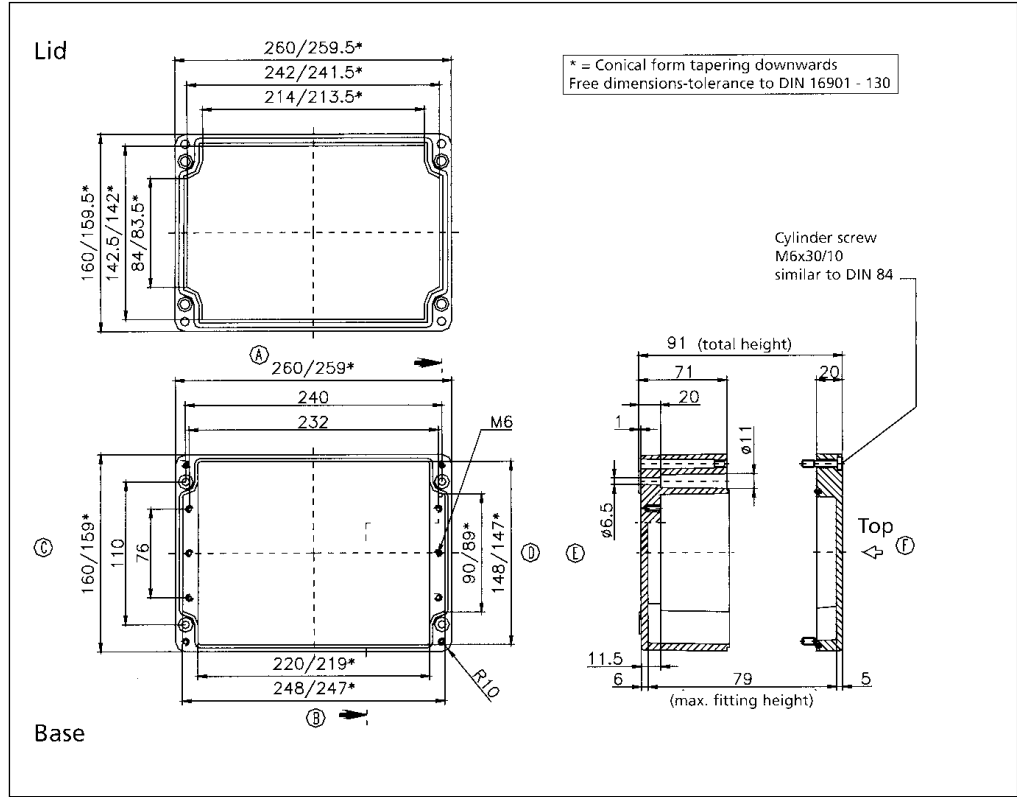

Fiberglass Watertight

Distributed by Electro-Stock, Inc. sales@electrostock.com
630-682-1542 Fax 630-682-1562 http://www.electrostock.com

02162609 00 External Dimensions: L 260 x W 160 x H 91 mm Page 1-9

Standard Features
• 10093135 00 M6x30 Stainless steel captive combo head lid screws.   • Non-Removable foamed-in Polyurethane gasket.
Accessories
• 10093058 00 Mounting Plate screws.   • 10093263 00 Allen head lid screws.   • 10052034 00 External Brackets.   • 10061404 00 Terminal rail (TS 32).   • 10061424 00 Terminal rail (TS 35).   • 10052101 00 External Hinges.   • 10050405 00 Ground Strip.   • 10089107 00 Mounting Plate.   • 10082015 00 5mm Silicone gasket.   • 10082024 00 4mm RFI Gasket (29.1" length).