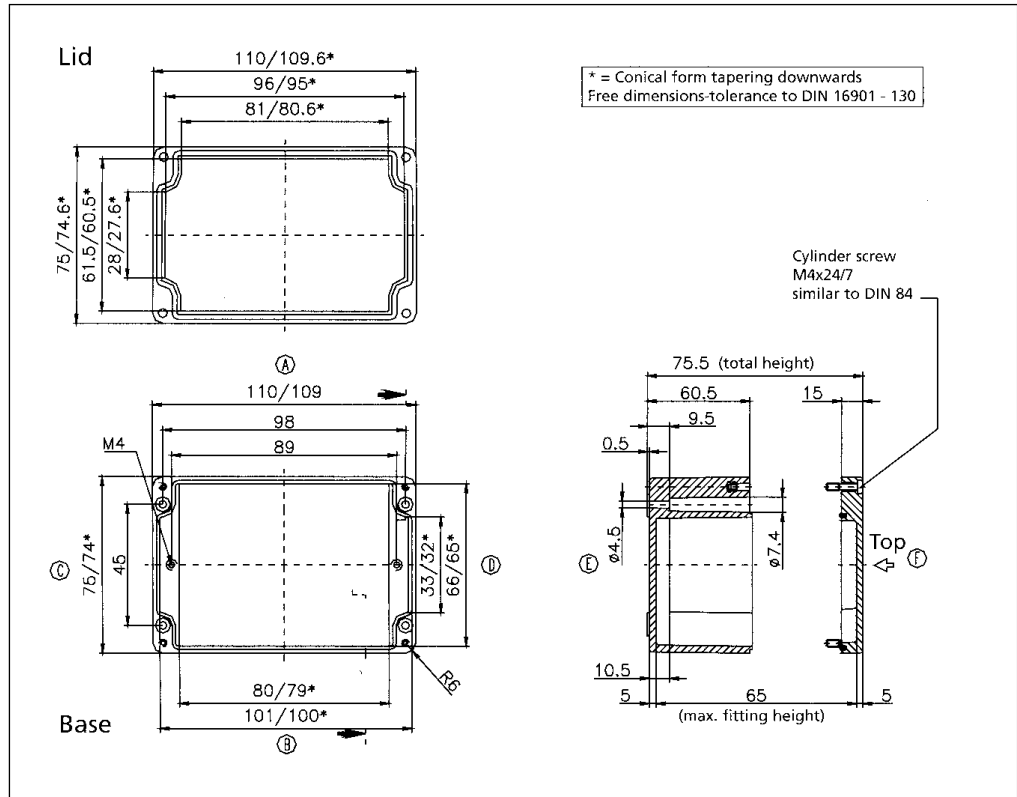

02081108 00 External Dimensions: L 110 x W 75 x H 75 mm Page 1-9

Standard Features
• 10093133 00 M4x24 Stainless steel captive combo head lid screws.   • Non-Removable foamed-in Polyurethane gasket.
Accessories
• 10093041 00 Mounting Plate screws.   • 10093092 00 Allen head lid screws.   • 10052033 00 External Brackets.   • 10061102 00 Terminal rail (TS 15).   • 10089033 00 Mounting Plate.   • 10082014 00 4mm Silicone gasket.   • 10082023 00 3.5mm RFI Gasket (13.3" length).