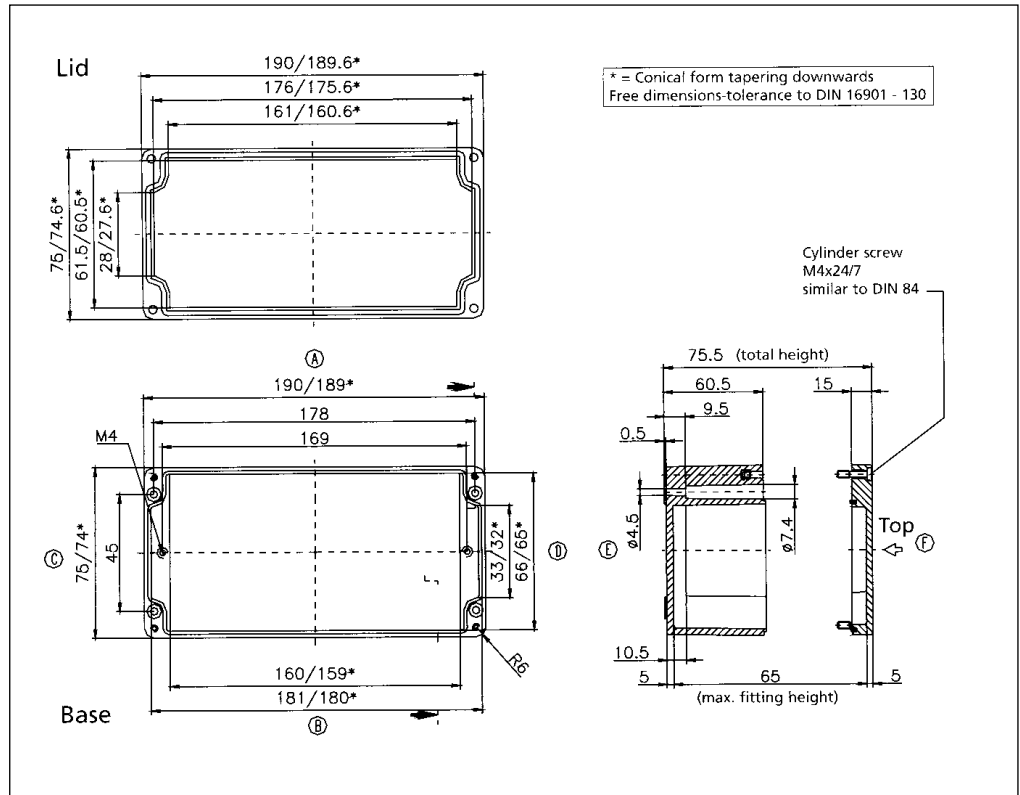

02081908 00

External Dimensions: L 190 x W 75 x H 75 mm

Page 1-9

Standard Features
<ul style="list-style-type: none"> <li>• 10093133 00 M4x24 Stainless steel captive combo head lid screws.</li> <li>• Non-Removable foamed-in Polyurethane gasket.</li> </ul>
Accessories
<ul style="list-style-type: none"> <li>• 10093041 00 Mounting Plate screws.</li> <li>• 10091002 00 Allen head lid screws.</li> <li>• 10052033 00 External Brackets.</li> <li>• 10061104 00 Terminal rail (TS 15).</li> <li>• 10089037 00 Mounting Plate.</li> <li>• 10082014 00 4mm Silicone gasket.</li> <li>• 10082023 00 3.5mm RFI Gasket (17.7" length).</li> </ul>