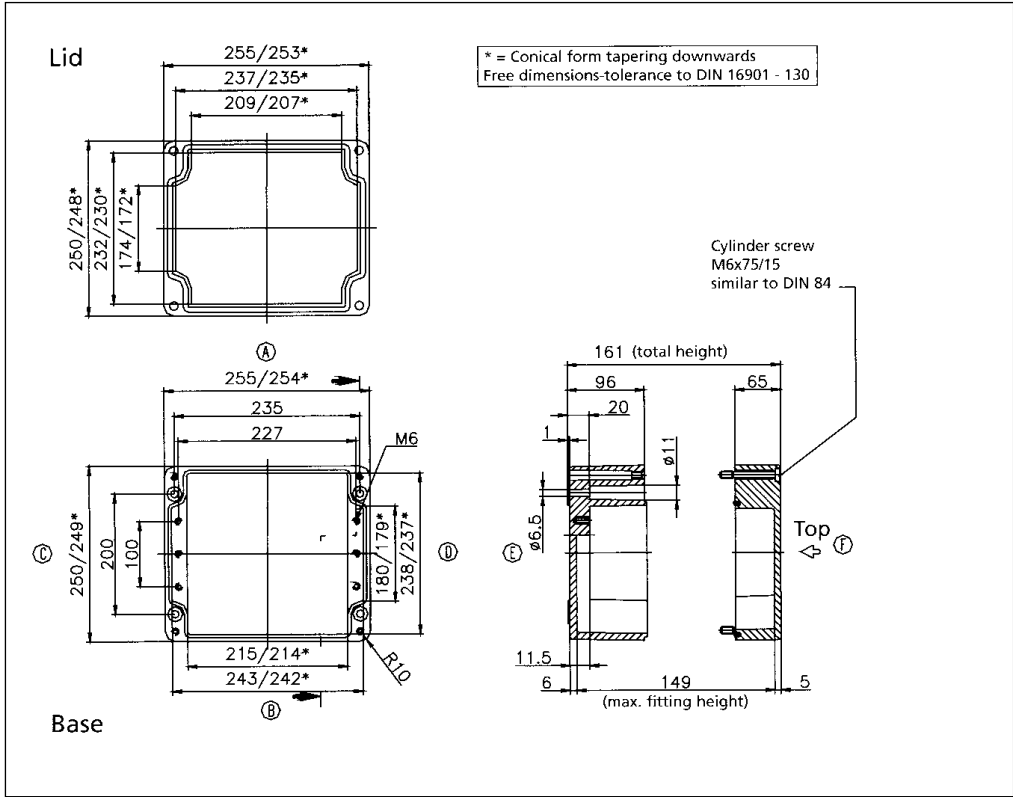

Fiberglass Watertight

Distributed by Electro-Stock, Inc. sales@electrostock.com
630-682-1542 Fax 630-682-1562 http://www.electrostock.com

02252616 00 External Dimensions: L 255 x W 250 x H 161 mm Page 1-9

Standard Features
• 10093070 00 M6x75 Stainless steel captive combo head lid screws.   • Non-Removable foamed-in Polyurethane gasket .
Accessories
• 10093058 00 Mounting Plate screws.   • 10091006 00 Allen head lid screws.   • 10052034 00 External Brackets.   • 10061414 00 Terminal rail (TS 32).   • 10061434 00 Terminal rail (TS 35).   • 10052101 00 External Hinges.   • 10050405 00 Ground Strip.   • 10089141 00 Mounting Plate.   • 10082015 00 5mm Silicone gasket.   • 10082024 00 4mm RFI Gasket (35.0" length).