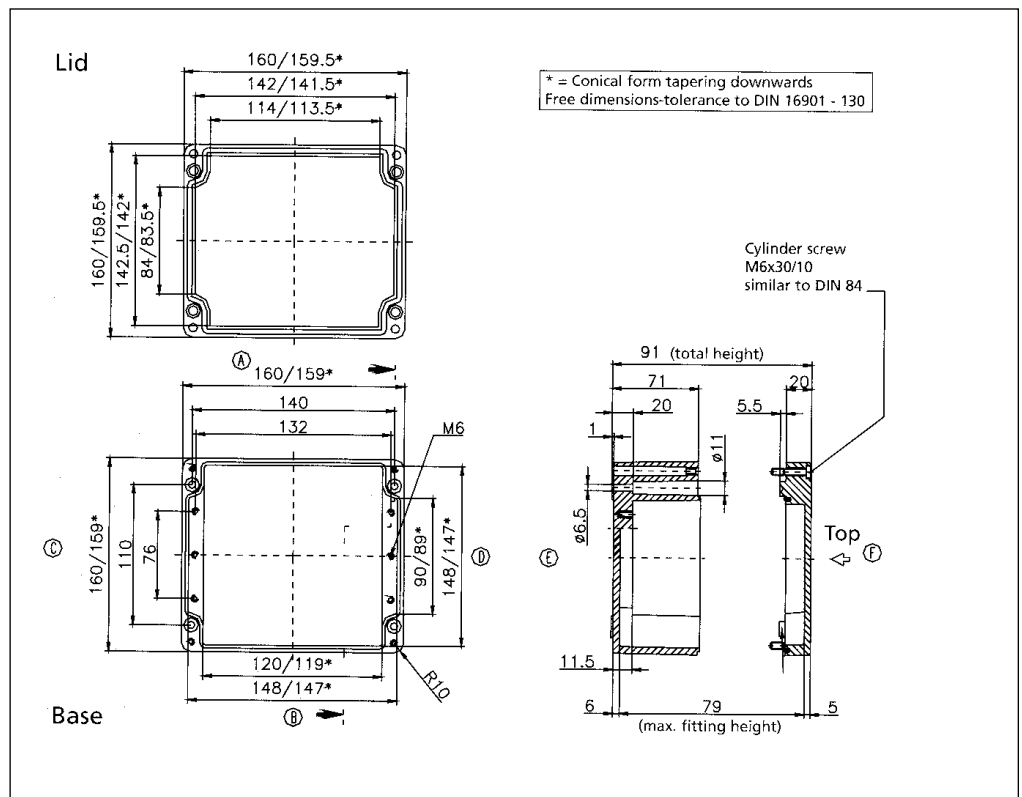

02161609 00

External Dimensions: L 160 x W 160 x H 91 mm

Standard Features
• 10093135 00 M6x30 Stainless steel captive combo head lid screws.   • Non-Removable foamed-in Polyurethane gasket.
Accessories
• 10093058 00 Mounting Plate screws.   • 10093263 00 Allen head lid screws.   • 10052034 00 External Brackets.   • 10061403 00 Terminal rail (TS 32).   • 10061423 00 Terminal rail (TS 35).   • 10052101 00 External Hinges.   • 10050404 00 Ground Strip.   • 10089106 00 Mounting Plate.   • 10082015 00 5mm Silicone gasket.   • 10082024 00 4mm RFI Gasket (22.0" length).