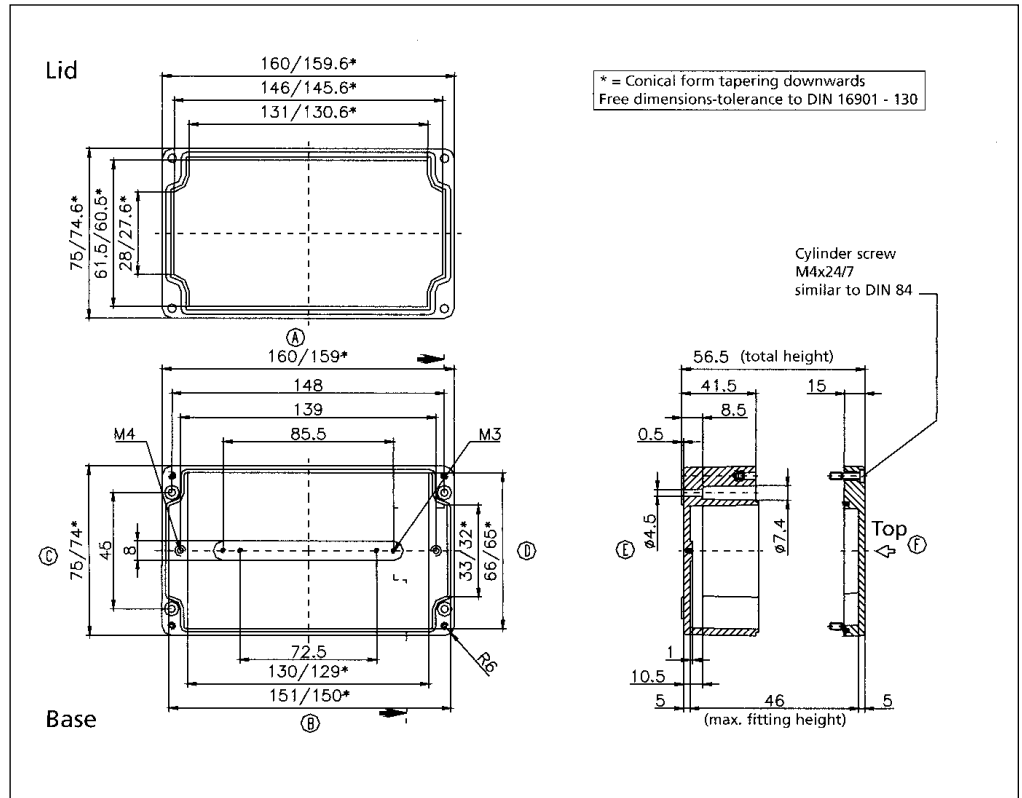

**02081108 00** External Dimensions: L 110 x W 75 x H 75 mm Page 1-9

Standard Features
<ul style="list-style-type: none"> <li>• 10093133 00 M4x24 Stainless steel captive combo head lid screws.</li> <li>• Non-Removable foamed-in Polyurethane gasket.</li> </ul>
Accessories
<ul style="list-style-type: none"> <li>• 10093041 00 Mounting Plate screws.</li> <li>• 10093092 00 Allen head lid screws.</li> <li>• 10052033 00 External Brackets.</li> <li>• 10061102 00 Terminal rail (TS 15).</li> <li>• 10089033 00 Mounting Plate.</li> <li>• 10082014 00 4mm Silicone gasket.</li> <li>• 10082023 00 3.5mm RFI Gasket (13.3" length).</li> </ul>

**02081606 00**

**External Dimensions: L 160 x W 75 x H 56 mm**

Standard Features
<ul style="list-style-type: none"> <li>• 10093133 00 M4x24 Stainless steel captive combo head lid screws.</li> <li>• Non-Removable foamed-in Polyurethane gasket.</li> </ul>
Accessories
<ul style="list-style-type: none"> <li>• 10093041 00 Mounting Plate screws.</li> <li>• 10093092 00 Allen head lid screws.</li> <li>• 10052033 00 External Brackets.</li> <li>• 10061103 00 Terminal rail (TS 15).</li> <li>• 10089035 00 Mounting Plate.</li> <li>• 10082014 00 4mm Silicone gasket.</li> <li>• 10082023 00 3.5mm RFI Gasket (16.4" length).</li> </ul>