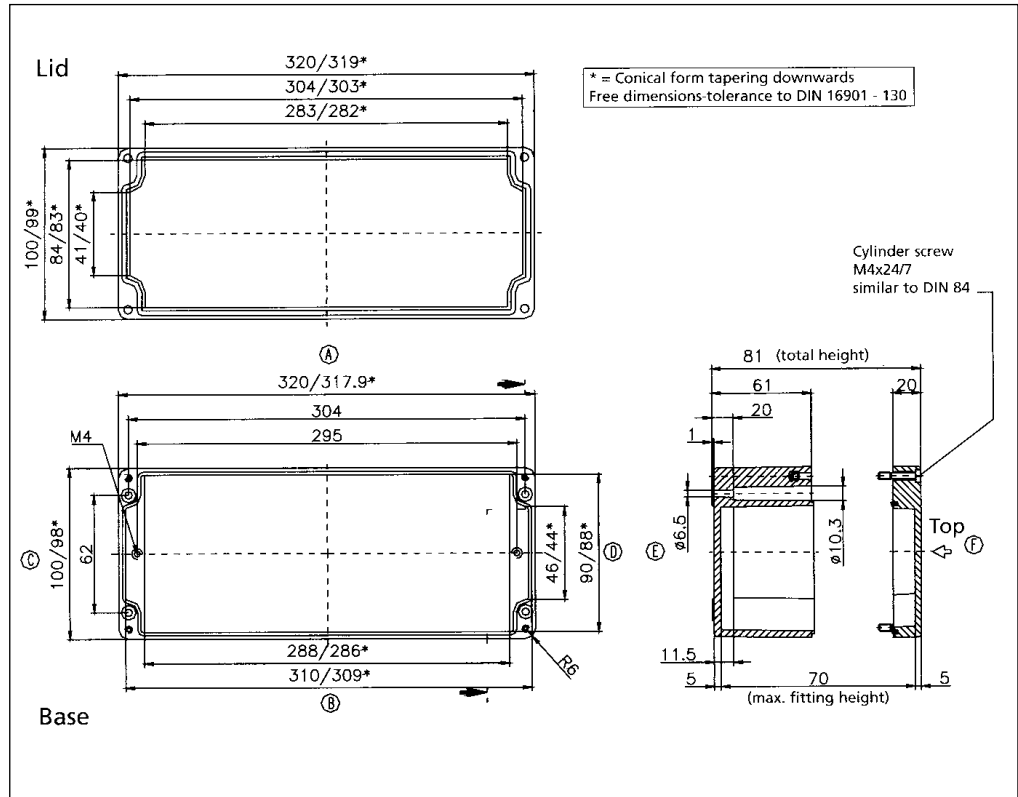

Fiberglass Watertight

Distributed by Electro-Stock, Inc. sales@electrostock.com
630-682-1542 Fax 630-682-1562 http://www.electrostock.com

02103208 00

External Dimensions: L 320 x W 100 x H 81 mm

Page 1-9

Standard Features
• 10093133 00 M4x24 Stainless steel captive combo head lid screws.   • Non-Removable foamed-in Polyurethane gasket.
Accessories
• 10093041 00 Mounting Plate screws.   • 10093261 00 Allen head lid screws.   • 10052034 00 External Brackets.   • 10061106 00 Terminal rail (TS 15).   • 10052101 00 External Hinges.   • 10011006 00 Mounting Plate.   • 10082014 00 4mm Silicone gasket.   • 10082023 00 3.5mm RFI Gasket (33.0" length).