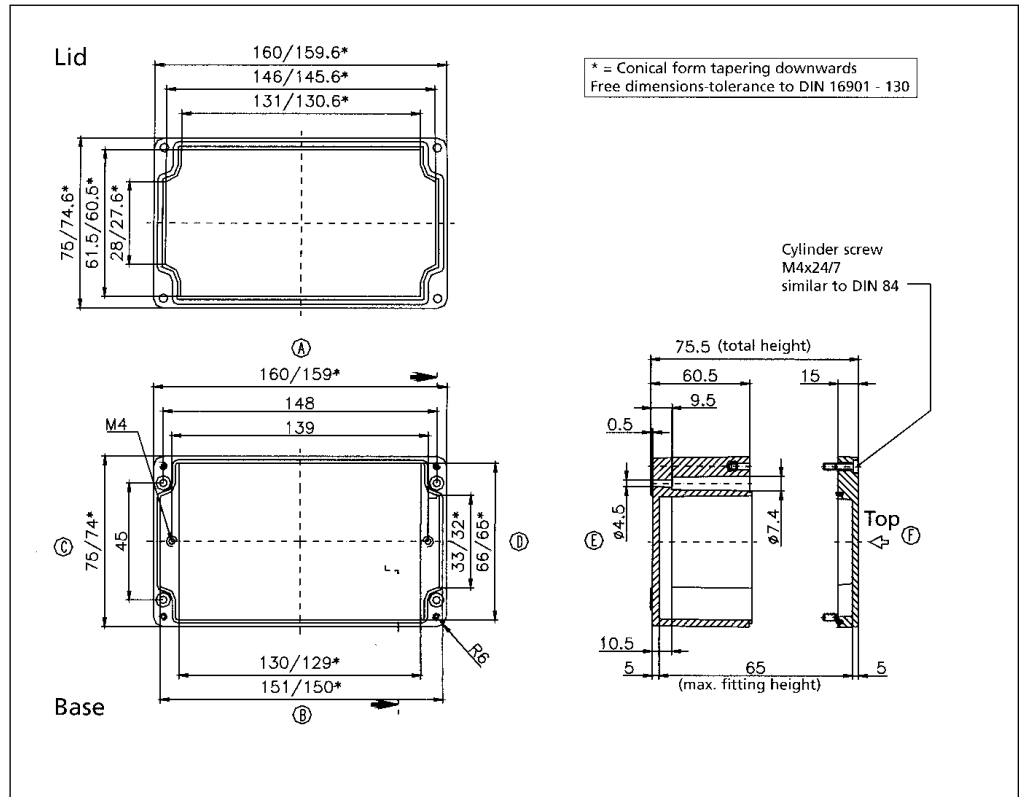

**02081108 00** External Dimensions: L 110 x W 75 x H 75 mm Page 1-9

Standard Features
<ul style="list-style-type: none"> <li>• 10093133 00 M4x24 Stainless steel captive combo head lid screws.</li> <li>• Non-Removable foamed-in Polyurethane gasket.</li> </ul>
Accessories
<ul style="list-style-type: none"> <li>• 10093041 00 Mounting Plate screws.</li> <li>• 10093092 00 Allen head lid screws.</li> <li>• 10052033 00 External Brackets.</li> <li>• 10061102 00 Terminal rail (TS 15).</li> <li>• 10089033 00 Mounting Plate.</li> <li>• 10082014 00 4mm Silicone gasket.</li> <li>• 10082023 00 3.5mm RFI Gasket (13.3" length).</li> </ul>

**02081606 00**

**External Dimensions: L 160 x W 75 x H 56 mm**

Standard Features
<ul style="list-style-type: none"> <li>• 10093133 00 M4x24 Stainless steel captive combo head lid screws.</li> <li>• Non-Removable foamed-in Polyurethane gasket.</li> </ul>
Accessories
<ul style="list-style-type: none"> <li>• 10093041 00 Mounting Plate screws.</li> <li>• 10093092 00 Allen head lid screws.</li> <li>• 10052033 00 External Brackets.</li> <li>• 10061103 00 Terminal rail (TS 15).</li> <li>• 10089035 00 Mounting Plate.</li> <li>• 10082014 00 4mm Silicone gasket.</li> <li>• 10082023 00 3.5mm RFI Gasket (16.4" length).</li> </ul>

**02081608 00**

**External Dimensions: L 160 x W 75 x H 75 mm**

Standard Features
<ul style="list-style-type: none"> <li>• 10093133 00 M4x24 Stainless steel captive combo head lid screws.</li> <li>• Non-Removable foamed-in Polyurethane gasket.</li> </ul>
Accessories
<ul style="list-style-type: none"> <li>• 10093041 00 Mounting Plate screws.</li> <li>• 10093092 00 Allen head lid screws.</li> <li>• 10052033 00 External Brackets.</li> <li>• 10061103 00 Terminal rail (TS 15).</li> <li>• 10089035 00 Mounting Plate.</li> <li>• 10082014 00 4mm Silicone gasket.</li> <li>• 10082023 00 3.5mm RFI Gasket (16.4" length).</li> </ul>