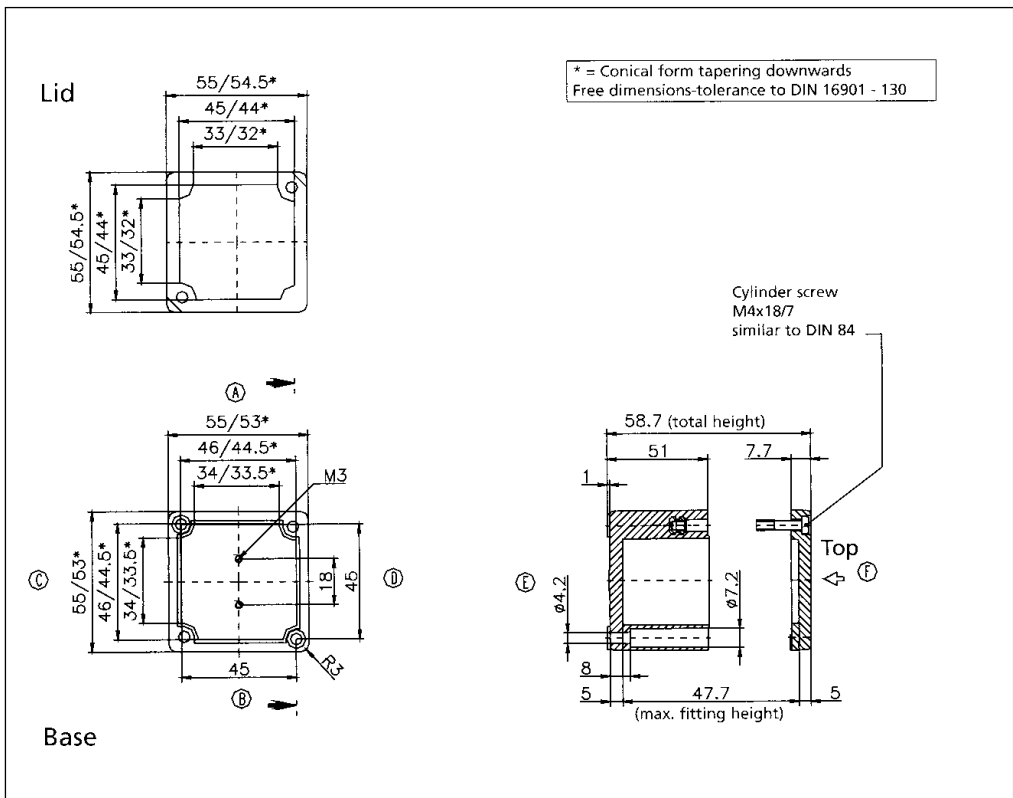

Note: Dimensions are external. Metric is the primary dimension. Inch conversions and weights are for the user's convenience and are for reference only. Accessories shown on drawing pages.

**02060606 00** External Dimensions: L 55 x W 55 x H 59 mm Page 1-9

Standard Features
<ul style="list-style-type: none"> <li>• 10093131 00 M4x18 Stainless steel captive combo head lid screws.</li> <li>• Non-Removable foamed-in polyurethane gasket.</li> </ul>
Accessories
<ul style="list-style-type: none"> <li>• 10093041 00 Mounting Plate screws.</li> <li>• 10091001 00 Allen head lid screws.</li> </ul>