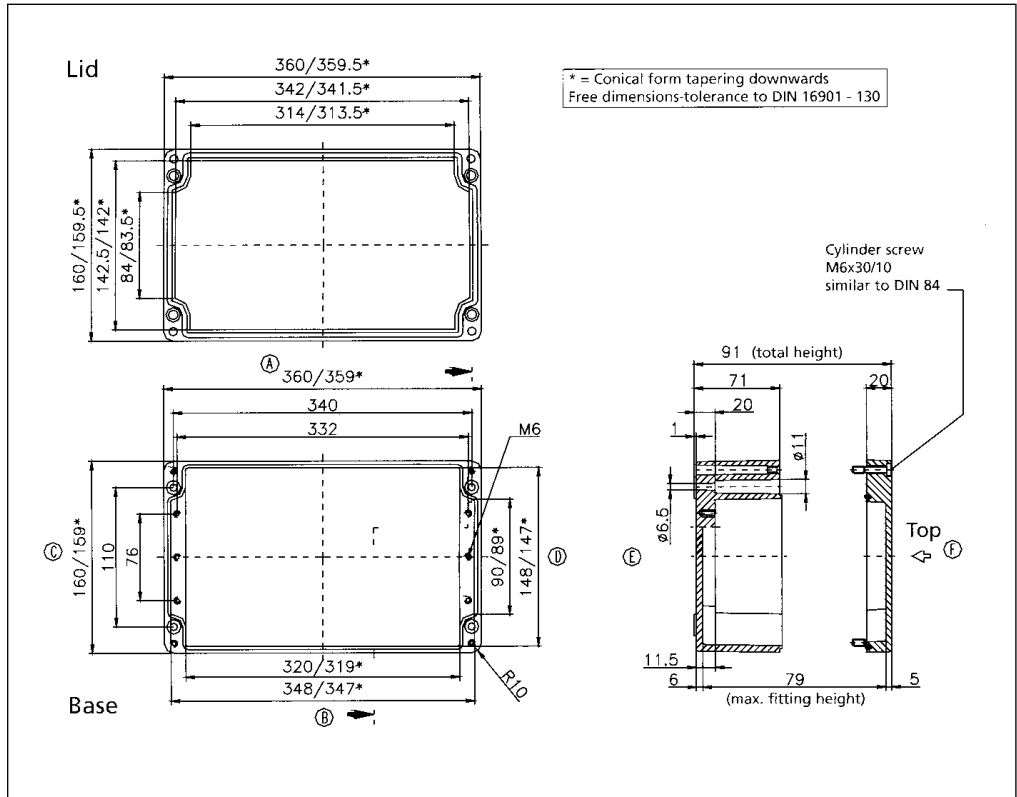

02163609 00 External Dimensions: L360 x W160 x H91 mm Page 1-9

Standard Features
• 10093135 00 M6x30 Stainless steel captive combo head lid screws.   • Non-Removable foamed-in Polyurethane gasket.
Accessories
• 10093058 00 Mounting Plate screws.   • 10093263 00 Allen head lid screws.   • 10052034 00 External Brackets.   • 10061405 00 Terminal rail (TS 32).   • 10061425 00 Terminal rail (TS 35).   • 10052101 00 External Hinges.   • 10050406 00 Ground Strip.   • 10089108 00 Mounting Plate.   • 10082015 00 5mm Silicone gasket.   • 10082024 00 4mm RFI Gasket (37.0" length).