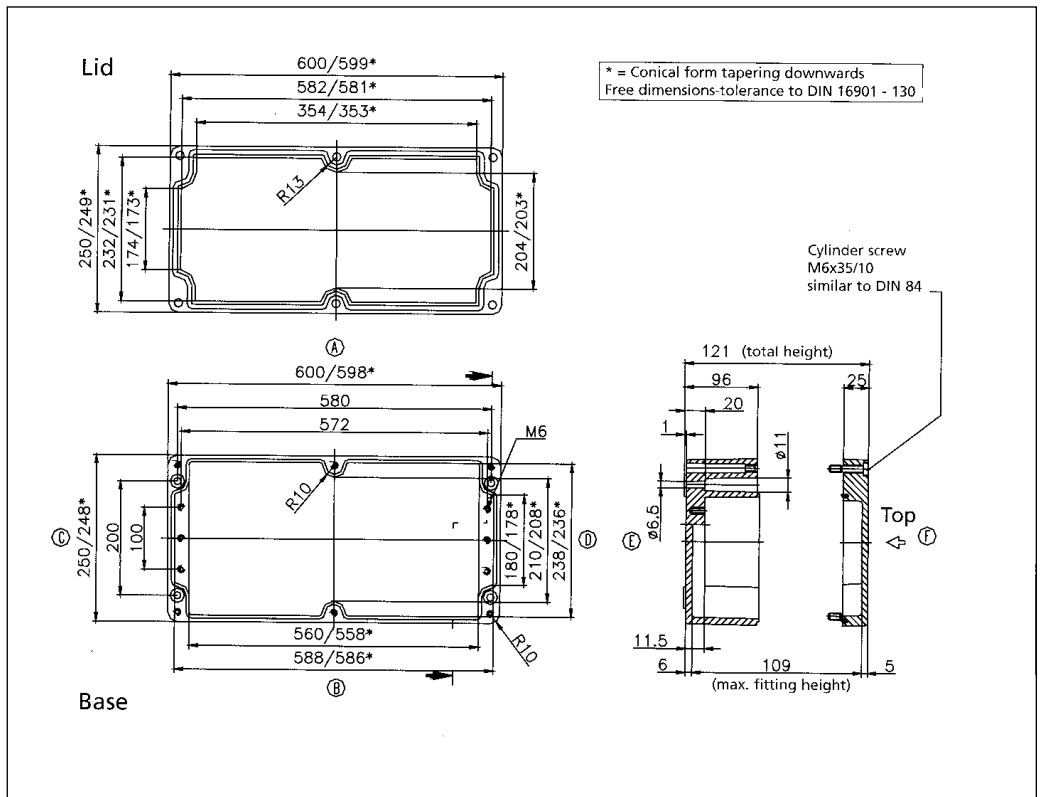

02256012 00

External Dimensions: L 600 x W 250 x H 121 mm

Page 1-9

Standard Features
• 10093136 00 M6x35 Stainless steel captive combo head lid screws.   • Non-Removable foamed-in Polyurethane gasket.
Accessories
• 10093058 00 Mounting Plate screws.   • 10093262 00 Allen head lid screws.   • 10052034 00 External Brackets.   • 10061408 00 Terminal rail (TS 32).   • 10061428 00 Terminal rail (TS 35).   • 10052101 00 External Hinges.   • 10050412 00 Ground Strip.   • 10089144 00 Mounting Plate.   • 10082015 00 5mm Silicone gasket.   • 10082014 00 4mm RFI Gasket (59.8" length).