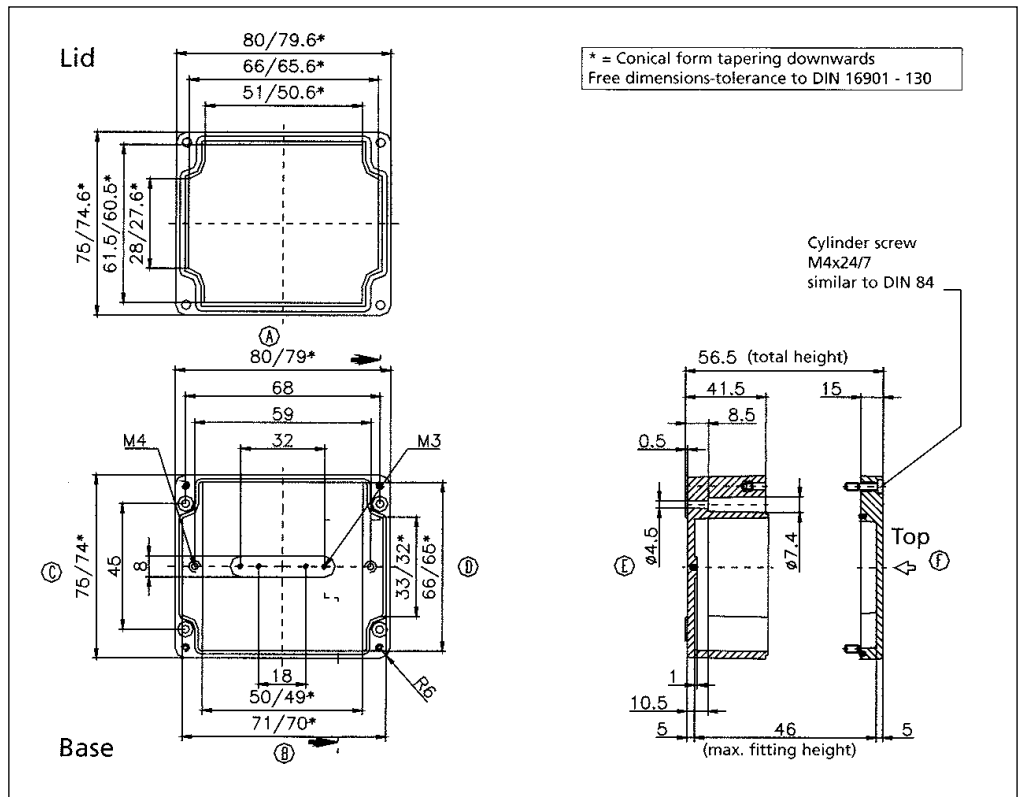

**02060606 00** External Dimensions: L 55 x W 55 x H 59 mm Page 1-9

Standard Features
<ul style="list-style-type: none"> <li>• 10093131 00 M4x18 Stainless steel captive combo head lid screws.</li> <li>• Non-Removable foamed-in polyurethane gasket.</li> </ul>
Accessories
<ul style="list-style-type: none"> <li>• 10093041 00 Mounting Plate screws.</li> <li>• 10091001 00 Allen head lid screws.</li> </ul>

**02080806 00**

**External Dimensions: L 80 x W 75 x H 56 mm**

Standard Features
<ul style="list-style-type: none"> <li>• 10093132 00 M4x24 Stainless steel captive combo head lid screws.</li> <li>• Non-Removable foamed-in Polyurethane gasket.</li> </ul>
Accessories
<ul style="list-style-type: none"> <li>• 10093041 00 Mounting Plate screws.</li> <li>• 10093092 00 Allen head lid screws.</li> <li>• 10052033 00 External Brackets.</li> <li>• 10061101 00 Terminal rail (TS 15).</li> <li>• 10089031 00 Mounting Plate.</li> <li>• 10082014 00 4mm Silicon Gasket.</li> <li>• 10082023 00 RFI 3.5mm Gasket (10.6" length).</li> </ul>

**02080808 00**

**External Dimensions: L 80 x W 75 x H 75 mm**

Standard Features
<ul style="list-style-type: none"> <li>• 10093131 00 M4x18 Stainless steel captive combo head lid screws.</li> <li>• Non-Removable foamed-in Polyurethane gasket.</li> </ul>
Accessories
<ul style="list-style-type: none"> <li>• 10093041 00 Mounting Plate screws.</li> <li>• 10093092 00 Allen head lid screws.</li> <li>• 10052033 00 External Brackets.</li> <li>• 10061101 00 Terminal rail (TS 15).</li> <li>• 10089031 00 Mounting Plate.</li> <li>• 10082014 00 4mm Silicone gasket.</li> <li>• 10082023 00 3.5mm RFI Gasket (13.3" length).</li> </ul>