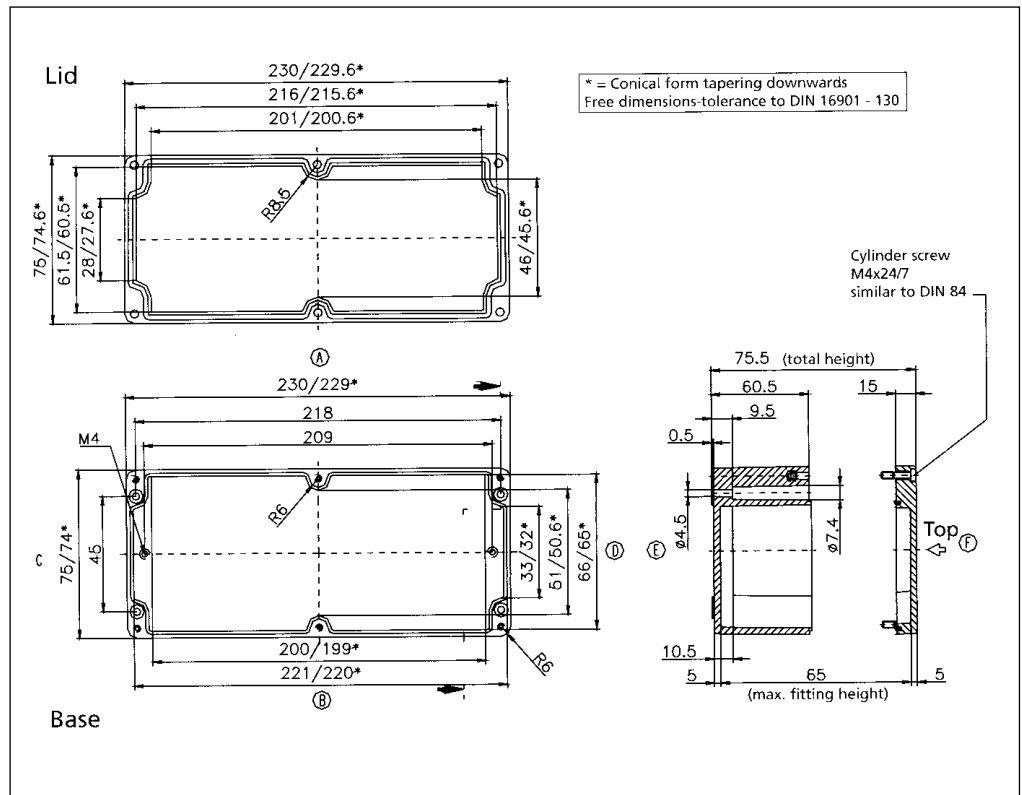

02081908 00

External Dimensions: L 190 x W 75 x H 75 mm

Page 1-9

Standard Features
<ul style="list-style-type: none"> <li>• 10093133 00 M4x24 Stainless steel captive combo head lid screws.</li> <li>• Non-Removable foamed-in Polyurethane gasket.</li> </ul>
Accessories
<ul style="list-style-type: none"> <li>• 10093041 00 Mounting Plate screws.</li> <li>• 10091002 00 Allen head lid screws.</li> <li>• 10052033 00 External Brackets.</li> <li>• 10061104 00 Terminal rail (TS 15).</li> <li>• 10089037 00 Mounting Plate.</li> <li>• 10082014 00 4mm Silicone gasket.</li> <li>• 10082023 00 3.5mm RFI Gasket (17.7" length).</li> </ul>

**02082306 00**

**External Dimensions: L 230 x W 75 x H 56 mm**

Standard Features
<ul style="list-style-type: none"> <li>• 10093133 00 M4x24 Stainless steel captive combo head lid screws.</li> <li>• Non-Removable foamed-in Polyurethane gasket.</li> </ul>
Accessories
<ul style="list-style-type: none"> <li>• 10093041 00 Mounting Plate screws.</li> <li>• 10093092 00 Allen head lid screws.</li> <li>• 10052033 00 External Brackets.</li> <li>• 10061105 00 Terminal rail (TS 15).</li> <li>• 10082014 00 4mm Silicone gasket.</li> <li>• 10082023 00 3.5mm RFI Gasket (23.2" length).</li> </ul>

**02082308 00**

**External Dimensions: L 230 x W 75 x H 75 mm**

Standard Features
<ul style="list-style-type: none"> <li>• 10093133 00 M4x24 Stainless steel captive combo head lid screws.</li> <li>• Non-Removable foamed-in Polyurethane gasket.</li> </ul>
Accessories
<ul style="list-style-type: none"> <li>• 10093041 00 Mounting Plate screws.</li> <li>• 10093092 00 Allen head lid screws.</li> <li>• 10052033 00 External Brackets.</li> <li>• 10061105 00 Terminal rail (TS 15).</li> <li>• 10082014 00 4mm Silicone gasket.</li> <li>• 10082023 00 3.5mm RFI Gasket (23.2" length).</li> </ul>