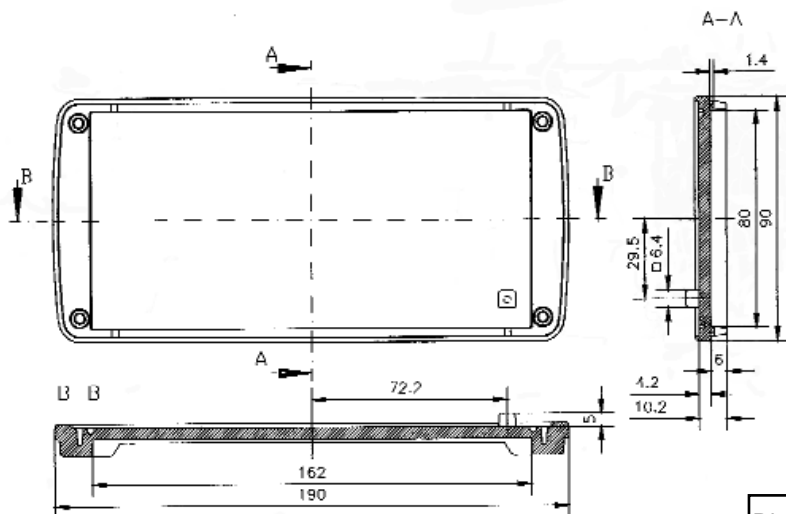

| NoVoTronic | | | | |
|--------------------|-------------|-----------------|------------------|-----------------|
| Type | Part Number | Width Inches/mm | Height Inches/mm | Depth Inches/mm |
| NoVoTronic 160/100 | 07503010 00 | 7.48/190 | 3.54/90 | 7.09/180 |
| NoVoTronic 160/160 | 07503011 00 | 7.48/190 | 3.54/90 | 8.66/220 |
| NoVoTronic 160/200 | 07503012 00 | 7.48/190 | 3.54/90 | 12.60/320 |
| NoVoTronic 160/SL* | 07503099 00 | 7.48/190 | 3.54/90 | SL* |