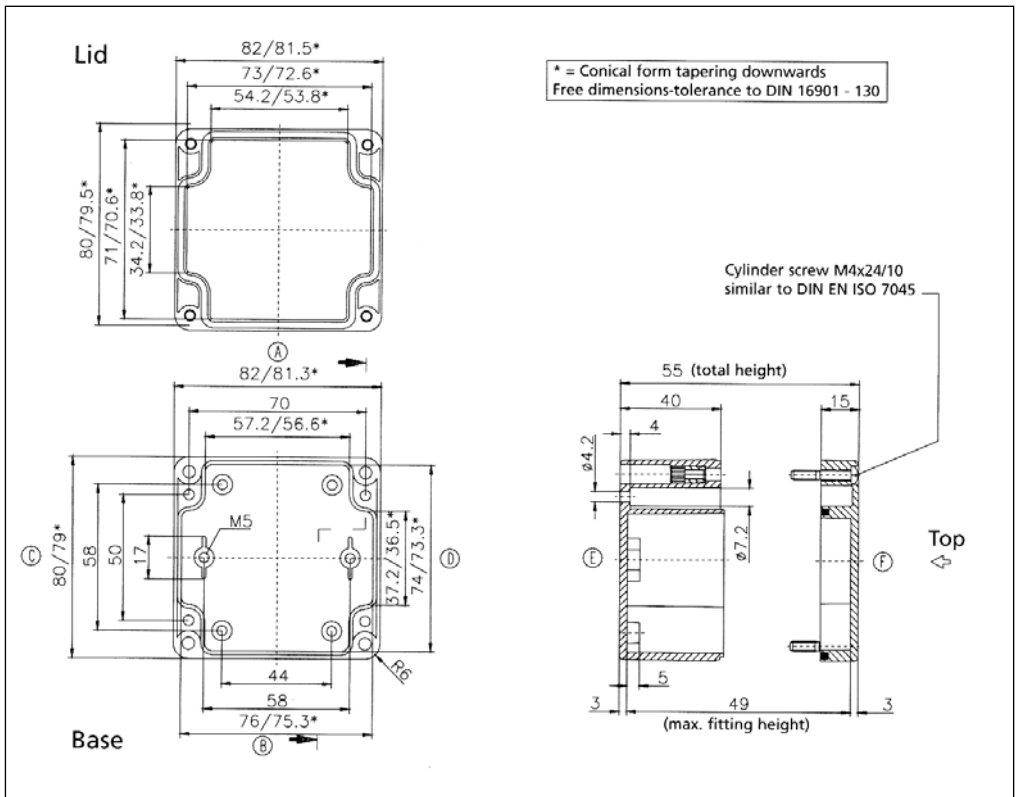

Polycarbonate/ABS Watertight

Distributed by Electro-Stock, Inc. sales@electrostock.com
630-682-1542 Fax 630-682-1562 http://www.electrostock.com

03080806 / 09080806 / 33080806 00 External Dimensions: L 82 x W 80 x H 55 mm Page 1-16, 16, 22

Standard Features
• 10093133 00 M4x24 Stainless steel captive combo head lid screws.   • 10082002 00 2.7mm Neoprene Gasket (11.02" length).
Accessories
• 10086123 00 Brass Mounting Inserts.   • 10093163 00 Safety Lid screws.   • 10093092 00 Allen head lid screws.   • 10094110 00 Rubber Table feet.   • 10052031 00 External Mounting Brackets.   • 10061201 00 Terminal rails (TS 15).   • 10093310 00 Thumb screws.   • 10089021 00 Mounting Plate.   • 10082013 00 3.3mm Silicone gasket.   • 10082021 00 2.62mm RFI Gasket (11.02" length).   • 10093214 00 M4.7x7.8mm Self tapping screw for mounting plate.