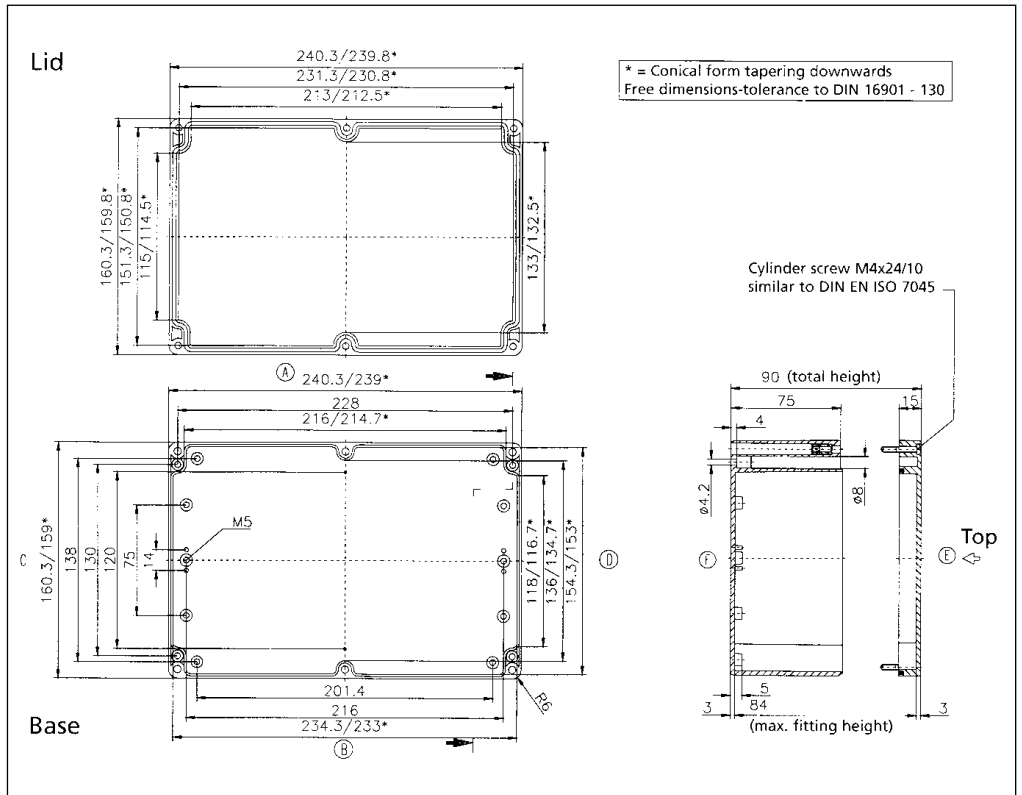

03162409 / 09162409 / 33162409 00

External Dimensions: L240 x W160 x H90 mm

Page 1-15, 16, 22

Standard Features
• 10093133 00 M4x24 Stainless steel captive combo head lid screws.   • 10082002 00 2.7mm Neoprene Gasket (30.71" length).
Accessories
• 10086123 00 Brass Mounting Inserts.   • 10093163 00 Safety Lid screws.   • 10093092 00 Allen Head Lid screws.   • 10089007 00 Rubber Table feet.   • 10052031 00 External Mounting Brackets.   • 10061307 00 Terminal rails (TS 32).   • 10061327 00 Terminal rails (TS 35).   • 10052131 00 External Hinges.   • 10093310 00 Thumb screws.   • 10089007 00 Mounting Plate.   • 10082013 00 3mm Silicone gasket.   • 10082021 00 2.5mm RFI Gasket (30.71" length).   • 10093214 00 M4.7x7.8mm Self tapping screw for mounting plate.