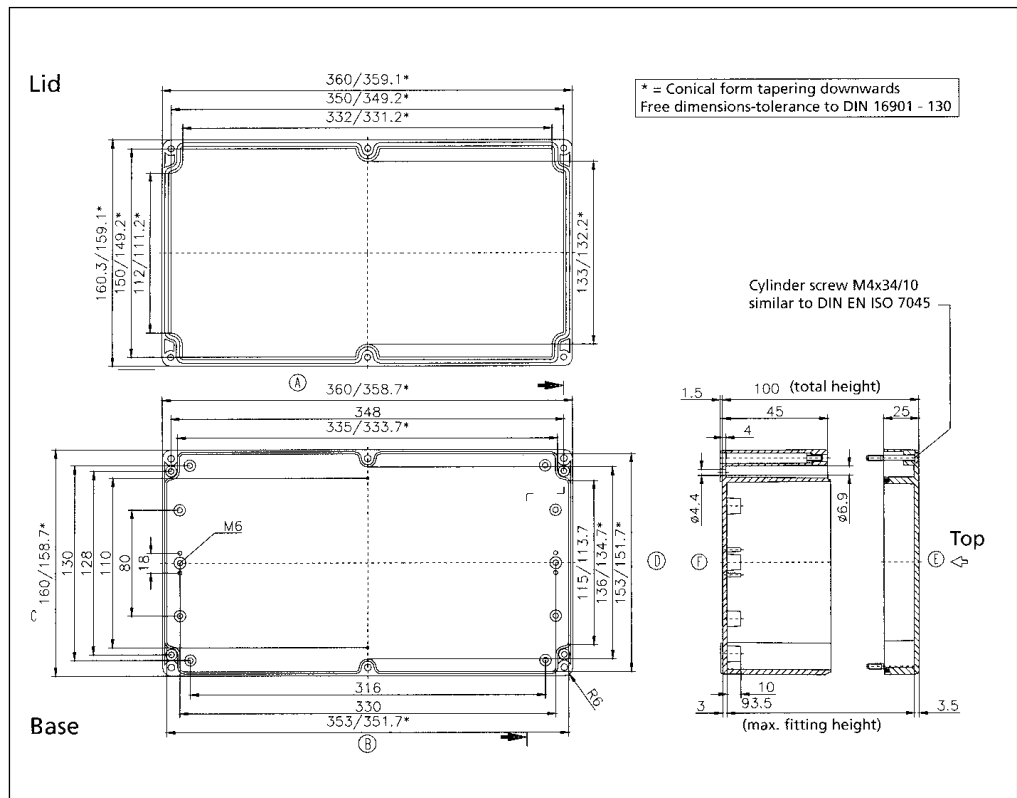

03163610 / 09163610 00 External Dimensions: L 360 x W 160 x H 101 mm Page 1-15, 22

Standard Features
• 10093047 00 M4x34 Stainless steel captive combo head lid screws.   • 10082003 00 3.3mm Neoprene Gasket (40.94" length).
Accessories
• 10086124 00 Brass Mounting Inserts.   • 10094110 00 Rubber Table feet.   • 10052031 00 External Mounting Brackets.   • 10061309 00 Terminal rails (TS 32).   • 10061329 00 Terminal rails (TS 35).   • 10052131 00 External Hinges.   • 10089011 00 Mounting Plate.   • 10082013 00 3.3mm Silicone gasket.   • 10082021 00 2.62mm RFI Gasket (40.94" length).   • 10093215 00 M6.3x9.5mm Self tapping screw for mounting plate.