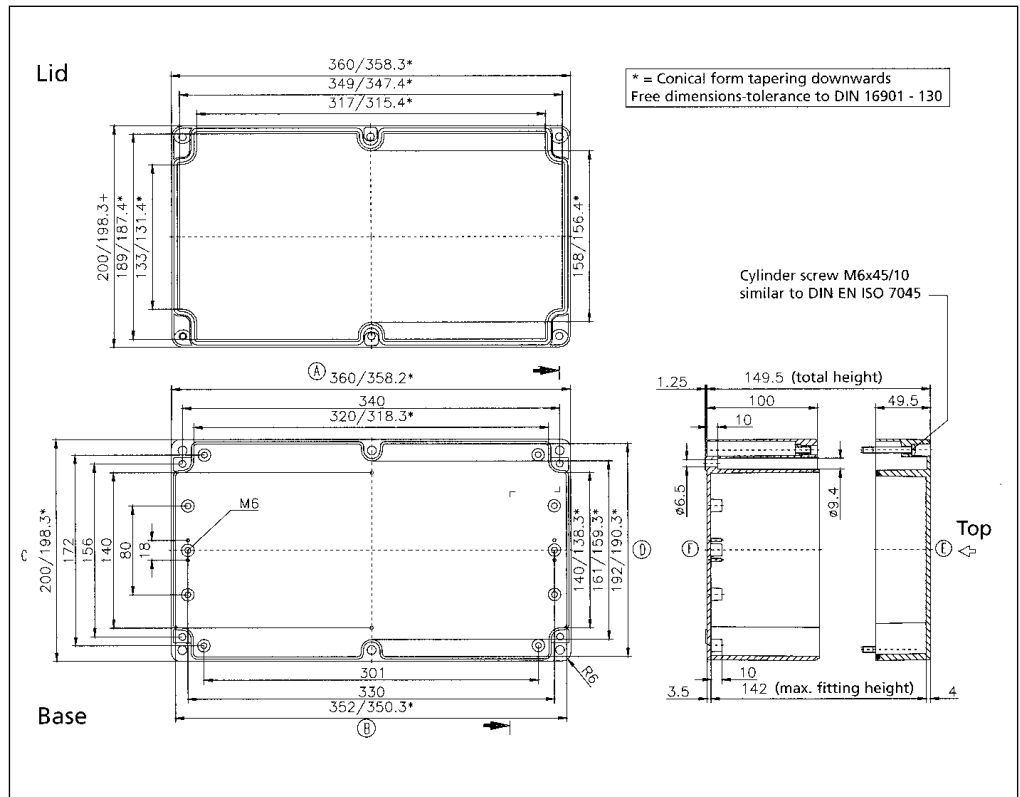

Polycarbonate/ABS Watertight

Distributed by Electro-Stock, Inc. sales@electrostock.com
630-682-1542 Fax 630-682-1562 http://www.electrostock.com

03203615 / 09203615 / 33203615 00

External Dimensions: L 360 x W 200 x H 150 mm

Page 1-15, 16, 22

Standard Features
• 10093112 00 M6x45 Stainless steel captive combo head lid screws.   • 10082003 00 3.3mm Neoprene Gasket (42.52" length).
Accessories
• 10086124 00 Brass Mounting Inserts.   • 10094110 00 Rubber Table feet.   • 10052031 00 External Mounting Brackets.   • 10061310 00 Terminal rails (TS 32).   • 10061330 00 Terminal rails (TS 35).   • 10052131 00 External Hinges.   • 10069008 00 Mounting Plate.   • 10082013 00 3.3mm Silicone gasket.   • 10082022 00 3mm RFI Gasket (42.52" length).   • 10093215 00 M6.3x9.5 Self tapping screw for mounting plate.