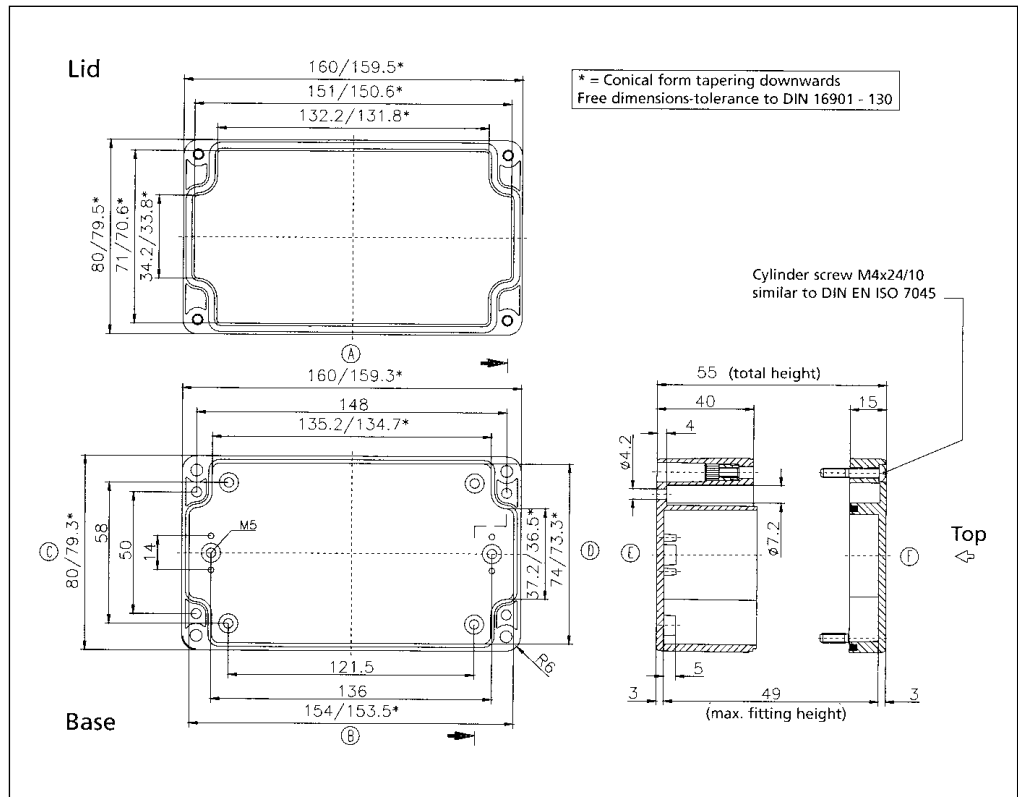

Polycarbonate/ABS Watertight

Distributed by Electro-Stock, Inc. sales@electrostock.com
630-682-1542 Fax 630-682-1562 http://www.electrostock.com

03081606 / 09081606 / 33081606 00

External Dimensions: L160 x W80 x H55 mm

Page 1-15, 16, 22

Standard Features
• 10093133 00 M4x24 Stainless steel captive combo head lid screws.   • 10082002 00 2.7mm Neoprene Gasket (17.71" length).
Accessories
• 10086123 00 Brass Mounting Inserts.   • 10093163 00 Safety Lid screws.   • 10093092 00 Allen head lid screws.   • 10094110 00 Rubber Table feet.   • 10052031 00 External Mounting Brackets.   • 10061203 00 Terminal rails (TS 15).   • 10052131 00 External Hinges.   • 10093310 00 Thumb screws.   • 10089023 00 Mounting Plate.   • 10082013 00 3.3mm Silicone gasket.   • 10082021 00 2.62mm RFI Gasket (17.71" length).   • 10093214 00 M4.7x7.8mm Self tapping screw for mounting plate.