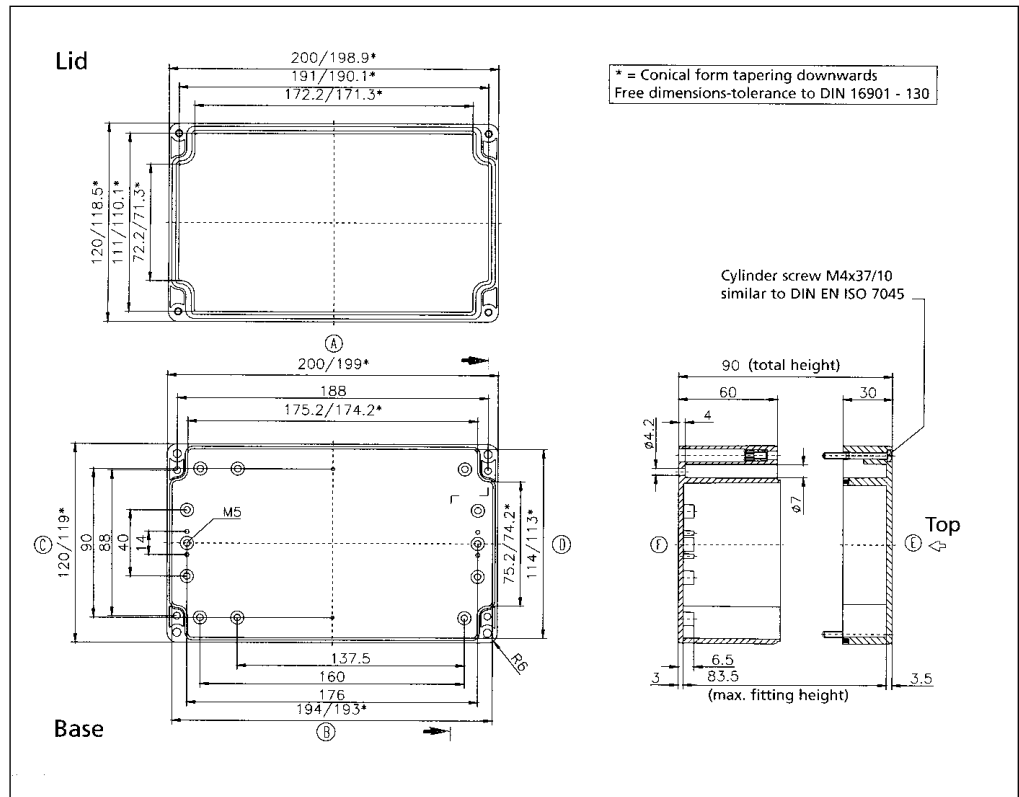

Polycarbonate/ABS Watertight

Distributed by Electro-Stock, Inc. sales@electrostock.com
630-682-1542 Fax 630-682-1562 http://www.electrostock.com

03122009 / 09122009 / 33122009 00

External Dimensions: L200 x W120 x H90 mm

Page 1-15, 16, 22

Standard Features
• 10093045 00 M4x37 Stainless steel captive combo head lid screws.   • 10082002 00 2.7mm Neoprene Gasket (23.23" length).
Accessories
• 10086123 00 Brass Mounting Inserts.   • 10094110 00 Rubber Table feet.   • 10052031 00 External Mounting Brackets.   • 10061306 00 Terminal rails (TS 32).   • 10061326 00 Terminal rails (TS 35).   • 10052131 00 External Hinges.   • 10089003 00 Mounting Plate.   • 10082013 00 3.3mm Silicone gasket.   • 10082021 00 2.62mm RFI Gasket (23.23" length).   • 10093214 00 M4.7x7.8mm Self tapping screw for mounting plate.