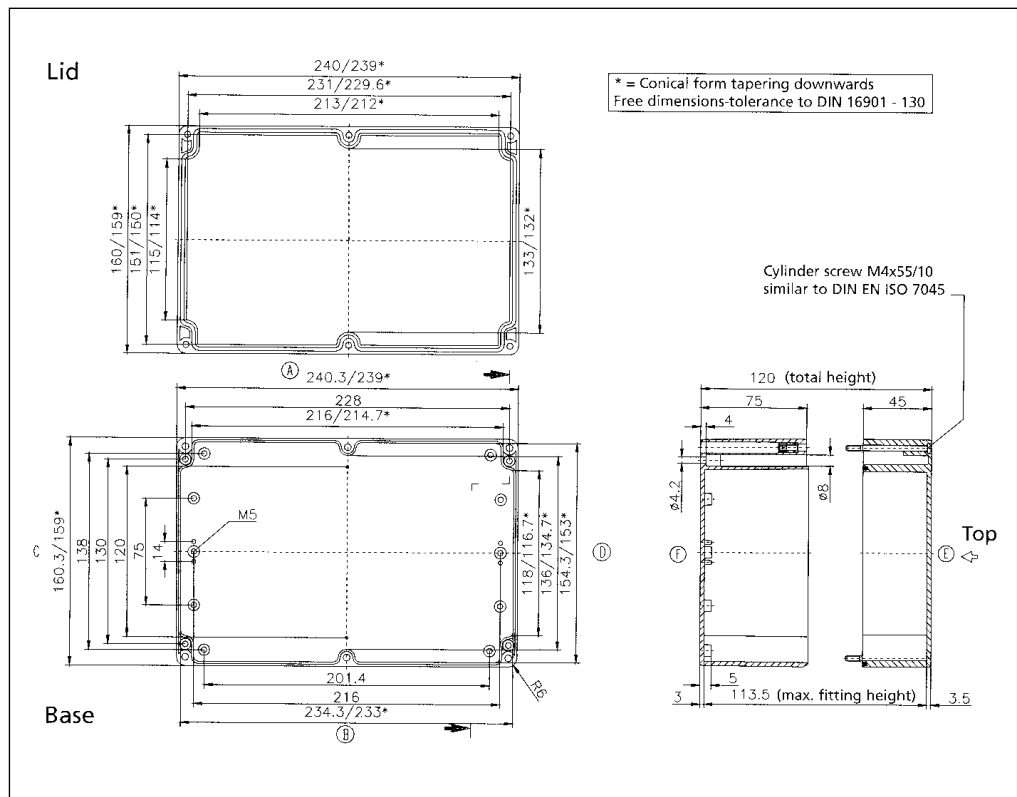

Polycarbonate/ABS Watertight

Distributed by Electro-Stock, Inc. sales@electrostock.com
630-682-1542 Fax 630-682-1562 http://www.electrostock.com

03162412 / 09162412 / 33162412 00 External Dimensions: L 240 x W 160 x H 120 mm Page 1-15, 16, 22

Standard Features
• 10093048 00 M4x55 Stainless steel captive combo head lid screws.   • 10082002 00 2.7mm Neoprene Gasket (30.71" length).
Accessories
• 10086123 00 Brass Mounting Inserts.   • 10094110 00 Rubber Table feet.   • 10052031 00 External Mounting Brackets.   • 10061307 00 Terminal rails (TS 32).   • 10061327 00 Terminal rails (TS 35).   • 10052131 00 External Hinges.   • 10089007 00 Mounting Plate.   • 10082013 00 3.3mm Silicone gasket.   • 10082021 00 2.62mm RFI Gasket (30.71" length).   • 10093214 00 M4.77.8mm Self tapping screw for mounting plate.