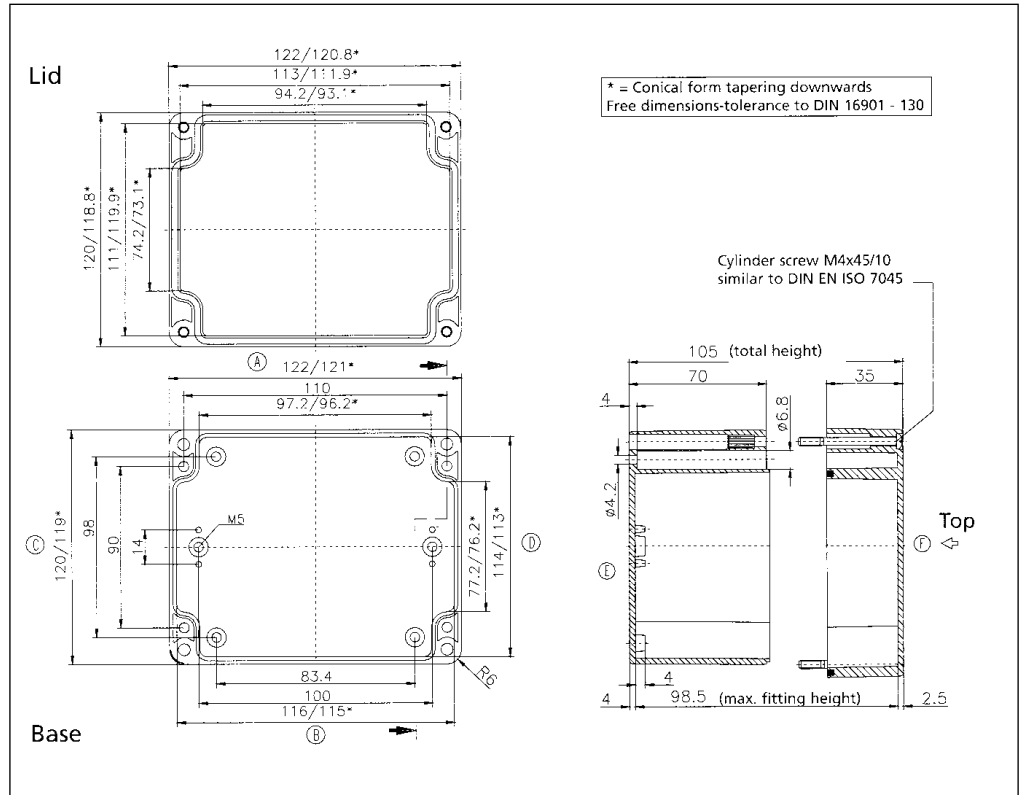

Polycarbonate/ABS Watertight

Distributed by Electro-Stock, Inc. sales@electrostock.com
630-682-1542 Fax 630-682-1562 http://www.electrostock.com

03121211 / 09121211 / 33121211 00

External Dimensions: L 122 x W 120 x H 105 mm

Page 1-15, 16, 22

Standard Features
• 10093050 00 M4x45 Stainless steel captive combo head lid screws.   • 10082002 00 2.7mm Neoprene Gasket (17.72" length).
Accessories
• 10086123 00 Brass Mounting Inserts.   • 10094110 00 Rubber Table feet.   • 10052031 00 External Mounting Brackets.   • 10061304 00 Terminal rails (TS 32).   • 10061324 00 Terminal rails (TS 35).   • 10052131 00 External Hinges.   • 10089002 00 Mounting Plate.   • 10082013 00 3.3mm Silicone gasket.   • 10082021 00 2.62mm RFI Gasket (17.72" length).   • 10093214 00 M4.7x7.8mm Self tapping screw for mounting plate.