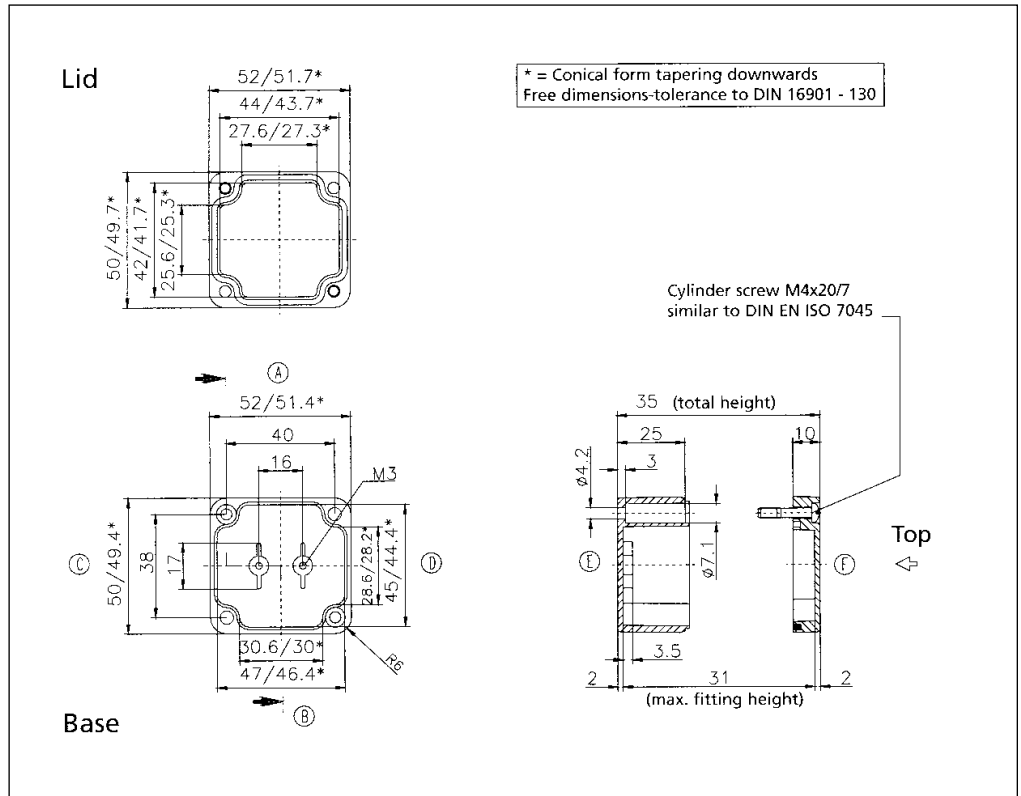

Note: Dimensions are external. Metric is the primary dimension. Inch conversions and weights are for the user's convenience and are for reference only. \* "30" suffix indicates US made. Accessories shown on drawing page.

# Polycarbonate/ABS Watertight

**03050504 / 09050504 / 33050504 00**

**External Dimensions: L 52 x W 50 x H 35 mm**

**Page 1-15, 16, 22**

Standard Features
<ul style="list-style-type: none"> <li>• 10093132 00 M4x20 Stainless steel captive combo head lid screws.</li> <li>• 10082007 00 2.2mm Neoprene Gasket (6.69" length).</li> </ul>
Accessories
<ul style="list-style-type: none"> <li>• 10086123 00 Brass Mounting Inserts.</li> <li>• 10098679 00 Safety Lid screws.</li> <li>• 10093091 00 Allen head lid screws.</li> <li>• 10094110 00 Rubber Table feet.</li> <li>• 10091201 00 Thumb screws.</li> <li>• 10089020 00 Mounting Plate.</li> <li>• 10082012 00 2mm Silicone gasket.</li> <li>• 10082020 00 2mm RFI Gasket (6.69" length).</li> </ul>

**03050704 / 09050704 / 33050704 00**

**External Dimensions: L 65 x W 50 x H 35 mm**

**Page 1-15, 16, 22**

Standard Features
<ul style="list-style-type: none"> <li>• 10093132 00 M4x20 Stainless steel captive combo head lid screws.</li> <li>• 10082007 00 2.3mm Neoprene Gasket (7.48" length).</li> </ul>
Accessories
<ul style="list-style-type: none"> <li>• 10086123 00 Brass Mounting Inserts.</li> <li>• 10098679 00 Safety Lid screws.</li> <li>• 10093091 00 Allen head lid screws.</li> <li>• 10094110 00 Rubber Table feet.</li> <li>• 10091201 00 Thumb screws.</li> <li>• 10089010 00 Mounting Plate.</li> <li>• 10082012 00 2mm Silicone gasket.</li> <li>• 10082020 00 2mm RFI Gasket (7.48" length).</li> <li>• 10093214 00 M4.7x7.8mm Self tapping screw for mounting plate.</li> </ul>